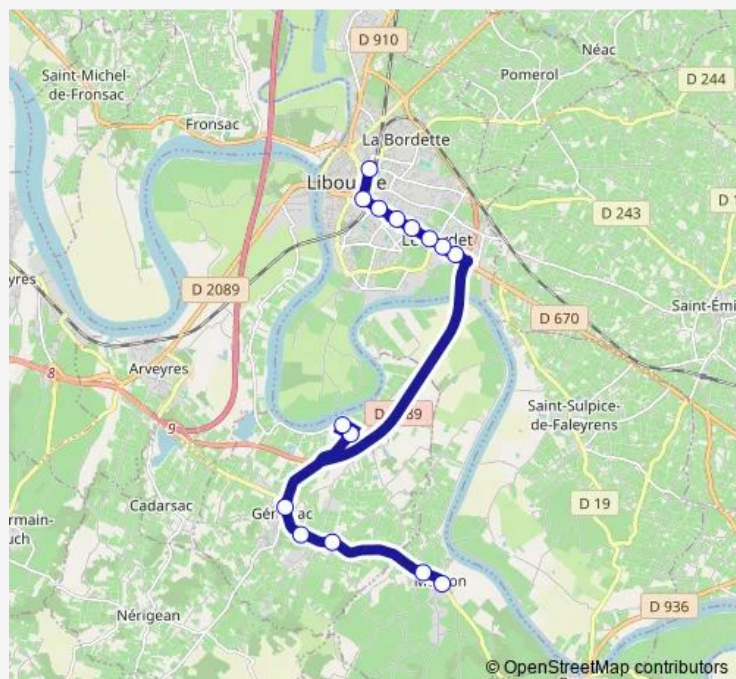

Bus 6 Ligne 6

[Go to website](#)

Direction

Mairie — Gares 2

15 stops

[Open route schedule](#)

- Mairie
- Gueyrosse
- Montaliret
- Les Hauts de Génissac
- Bourg
- Le Port
- La Cale
- Grands Chênes
- Centre Commercial 2
- Toussaint
- Peyronneau
- Lucie Aubrac
- Parc des Sports
- Sous-Préfecture
- Gares 2

Route schedule

Mairie — Gares 2

Monday	06:45-14:00
Tuesday	06:45-14:00
Wednesday	06:45-14:00
Thursday	06:45-14:00
Friday	06:45-14:00
Saturday	08:00-14:00
Sunday	—

Route info

Direction: Mairie

Stops: 15

Trip Duration: 0 hour 27 min

6 — Ligne 6

Direction

Gares 2 — Mairie

15 stops

[Open route schedule](#)

Gares 2

Infanterie

Parc des Sports

Route info

Direction: Gares 2

Stops: 15

Trip Duration: 0 hour 26 min

6 Bus time schedules and route maps are available in an offline PDF at [busmaps.com](#). Use the [busmaps.com](#) website to see live bus times, train schedule or subway schedule, and step-by-step directions for all public transit in Libourne