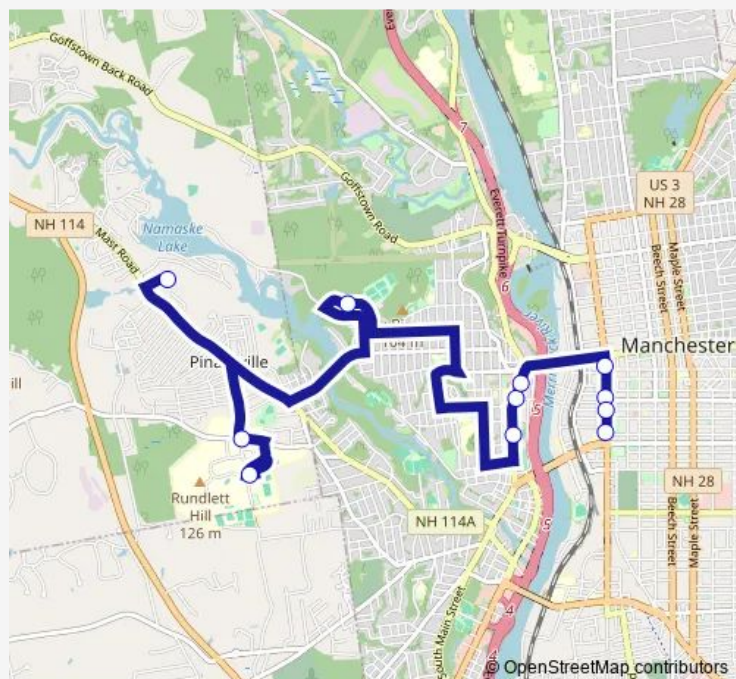

Downtown/Double Tree Hotel

Route schedule

Shaws Plaza — Downtown/Double Tree Hotel

Monday 05:55-17:55

Tuesday 05:55-17:55

Wednesday 05:55-17:55

Thursday 05:55-17:55

Friday 05:55-17:55

Saturday 10:03-17:03

Sunday —

Route info

Direction: Shaws Plaza

Stops: 11

Trip Duration: 0 hour 30 min

Direction

Downtown - Veterans Park — Dana Center-Koonz Theatre

25 stops

[Open route schedule](#)

Downtown - Veterans Park

Elm St. Citizens Bank

Elm St & Amherst

Elm St Mint Bistro

Elm St Bridge Cafe

Mcgregor Street Rite Aid

Thursday 05:30-17:30

Friday 05:30-17:30

Saturday 09:30-16:30

Sunday —

Route info

Direction: Downtown - Veterans Park

Stops: 25

Trip Duration: 0 hour 33 min