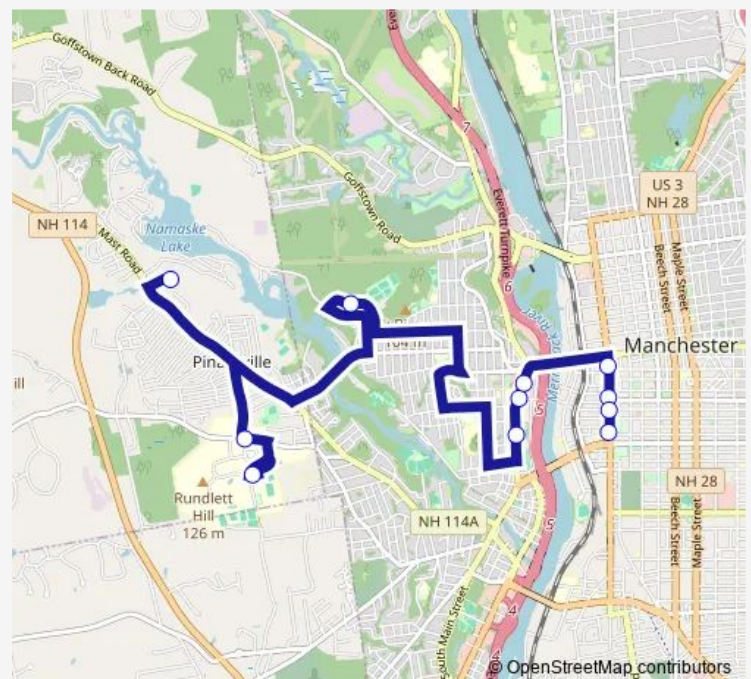

Downtown/Double Tree Hotel

Route schedule

Shaws Plaza — Downtown/Double Tree Hotel

Monday 05:55-17:55

Tuesday 05:55-17:55

Wednesday 05:55-17:55

Thursday 05:55-17:55

Friday 05:55-17:55

Saturday 10:03-17:03

Sunday —

Route info

Direction: Shaws Plaza

Stops: 11

Trip Duration: 0 hour 30 min

6 — FR6 Bremer St/ Mast Rd

Direction

Downtown - Veterans Park — Dana Center-Koonz Theatre

25 stops

[Open route schedule](#)

Downtown - Veterans Park

Elm St. Citizens Bank

Elm St & Amherst

Elm St Mint Bistro

Elm St Bridge Cafe

Wednesday 05:30-17:30

Thursday 05:30-17:30

Friday 05:30-17:30

Saturday 09:30-16:30

Sunday —

Route info

Direction: Downtown - Veterans Park

Stops: 25