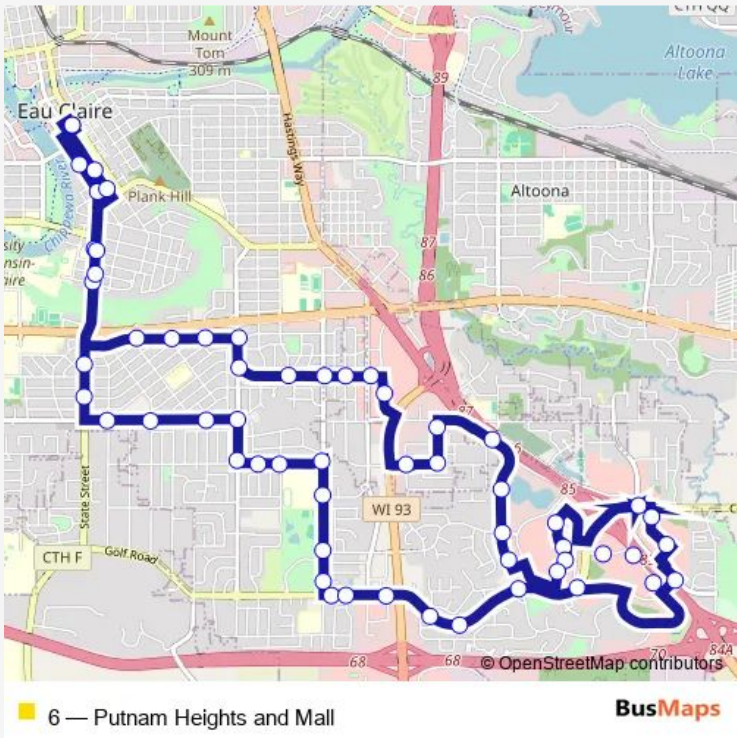

## Bus 6 Putnam Heights and Mall

[Go to website](#)

**Direction**  
 Transfer Center — Transfer Center

58 stops

[Open route schedule](#)

- Transfer Center
- Graham and Emery
- Graham and State
- State and Lincoln
- State and Roosevelt
- State and Polk
- State and Tyler
- E. Hamilton and Patton
- E. Hamilton and Nimitz
- E. Hamilton and Trimble
- E. Hamilton and Rudolph
- Rudolph and Mitcher
- Mitcher and Livingston
- Mitcher and Hester
- Mitcher and Fairfax
- Fairfax and Sessions
- Fairfax and Damon
- Fairfax and Tony
- Golf and Fairfax
- Golf and Kappus
- Golf and Royal

Route schedule  
 Transfer Center — Transfer Center

Monday	07:46-18:46
Tuesday	07:46-18:46
Wednesday	07:46-18:46
Thursday	07:46-18:46
Friday	07:46-18:46
Saturday	08:46-17:46
Sunday	—

Route info

Direction: Transfer Center

Stops: 58

Trip Duration: 0 hour 53 min

Golf and Commerce Valley Road

Golf Road and Woodstock Ct

Golf and Oakwood Hills Pkwy

Golf and Keystone

Commonwealth and Bam Bookstore

Commonwealth and Best Buy

Commonwealth and Northern Tap House

Keystone and Gateway

Walmart Shelter

Gateway and Kohls

Prill and Gateway Ne

Oakwood Mall - HOM Furniture

Oakwood Mall Micon Cinema

Oakwood Mall - Scheels