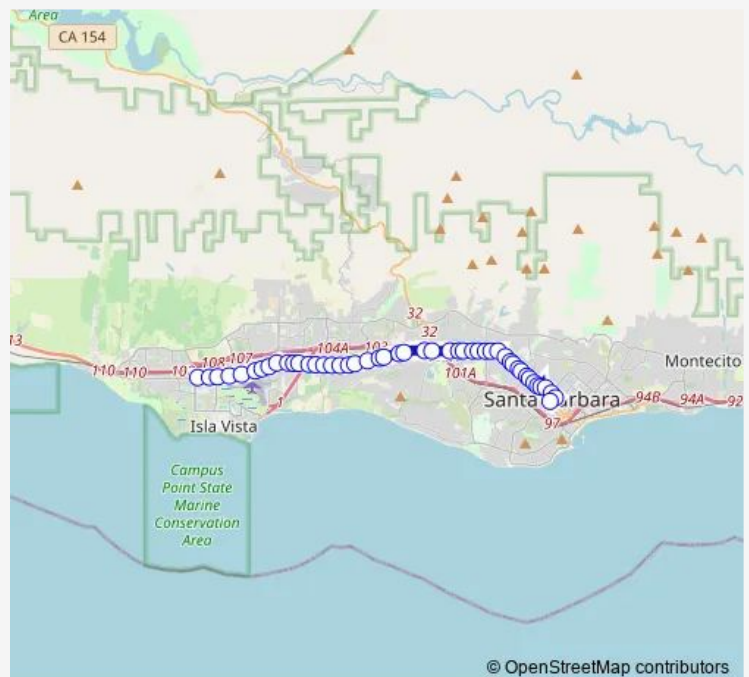

State & Highway 154

### Route schedule

Transit Center — Hollister & Storke 928

Monday 06:15-18:15

Tuesday 06:15-18:15

Wednesday 06:15-18:15

Thursday 06:15-18:15

Friday 06:15-18:15

Saturday 07:15-17:45

### Route info

Direction: Transit Center

Stops: 48

Trip Duration: 0 hour 52 min

© OpenStreetMap contributors

Hollister & Nogal

Hollister & Auhay East

Hollister & Sport Center

## Route info

Direction: Hollister &amp; Storke

Stops: 48

Trip Duration: 0 hour 55 min

State & Highway 154

State & La Cumbre 156

State & Hope

State & Hitchcock