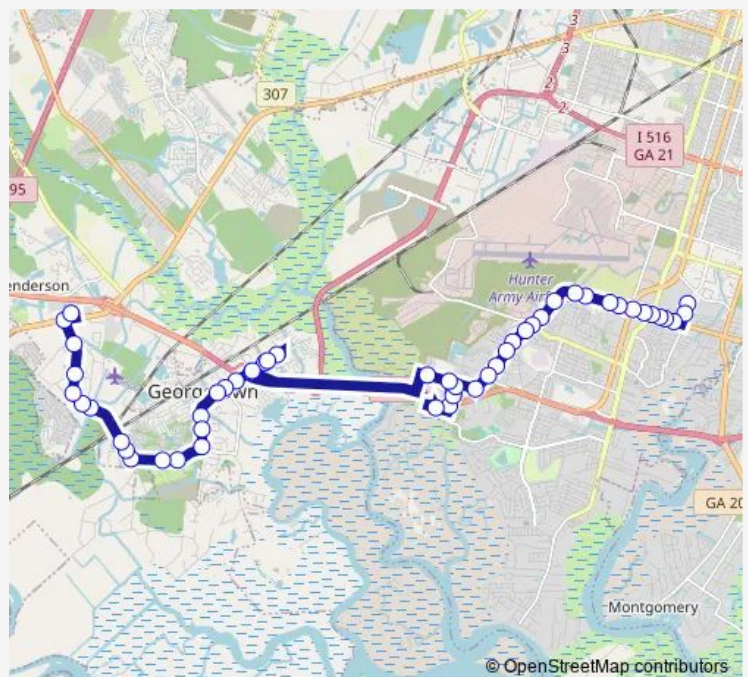

Middleground & Mohawk Sb

Middleground & Shawnee Sb

### Route schedule

Hodgson Memorial & Mall WAY Sb — Super Walmart & HWY 17

Monday 05:50-17:50

Tuesday 05:50-17:50

Wednesday 05:50-17:50

Thursday 05:50-17:50

Friday 05:50-17:50

Saturday 07:20-17:50

### Route info

Direction: Hodgson Memorial & Mall WAY Sb

Stops: 51

Trip Duration: 0 hour 39 min

6 — Cross Town

Apache & Mall Entrance Sb

Apache & Speedo Sb

Walmart & Fulton Wb

## Route info

Direction: Super Walmart & HWY 17

Stops: 63

Trip Duration: 0 hour 48 min

VA Clinic Eb

Shawnee & Apache Eb

Apache & Mall Entrance Sb

Walmart & Fulton Wb