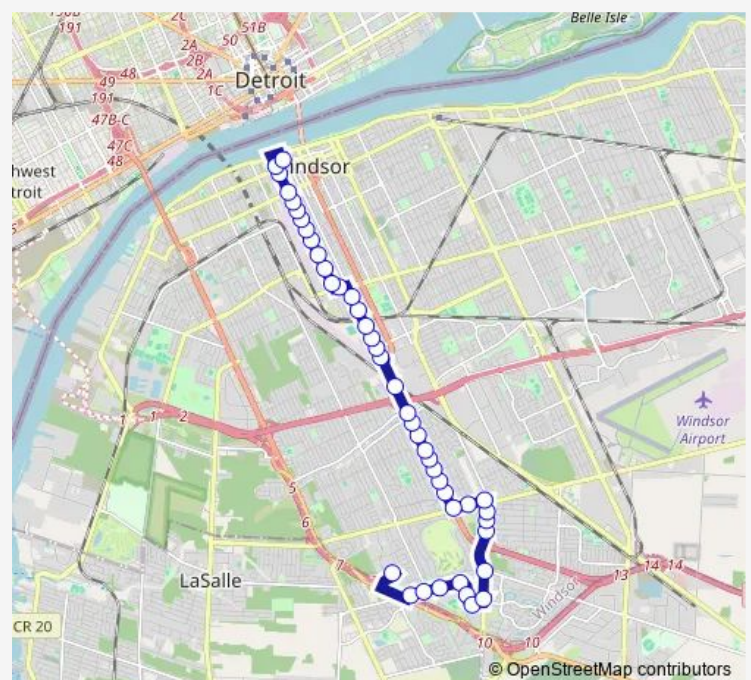

Eugenie at Dougall

Dougall at Ouellette Place

Dougall at South Cameron

Route schedule

Transit Terminal at Chatham — St Clair College Front Entrance

Monday 05:55-21:25

Tuesday 05:55-21:25

Wednesday 05:55-21:25

Thursday 05:55-21:25

Friday 05:55-21:25

Saturday 06:20-22:00

Sunday 09:00-18:20

Route info

Direction: Transit Terminal at Chatham

Stops: 43

Trip Duration: 0 hour 33 min

6 — Dougall 6

Dougall at West Grand

Dougall at Nottingham Walmart

Dougall at Norfolk

Dougall at Liberty

Dougall at Beals

Dougall at Medina

Dougall at Granada

Dougall Town Centre

Dougall at West Grand

Dougall at South Cameron

Route schedule

St Clair College Front Entrance — Transit Terminal at Chatham

Monday 06:00-22:10

Tuesday 06:00-22:10

Wednesday 06:00-22:10