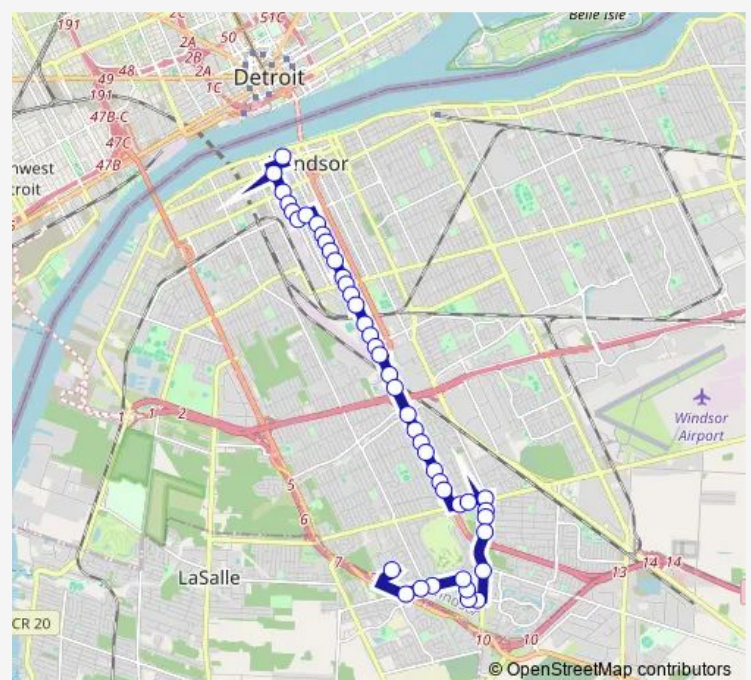

Dougall at Eugenie

Dougall at Ouellette Place

Dougall at CN Rail

Route schedule

Transit Terminal at Chatham — St Clair College Front Entrance

Monday 05:55-21:25

Tuesday 05:55-21:25

Wednesday 05:55-21:25

Thursday 05:55-21:25

Friday 05:55-21:25

Saturday 06:20-22:00

Sunday 09:00-18:20

Route info

Direction: Transit Terminal at Chatham

Stops: 44

Trip Duration: 0 hour 33 min

6 — Dougall 6

Dougall at South Cameron

Dougall at West Grand

Dougall at Nottingham Walmart

Dougall at Norfolk

Dougall at Liberty

Dougall at Beals

Dougall at Medina

Trip Duration: 0 hour 26 min

Dougall at Ouellette Place

Dougall at Eugenie

Dougall at Rose Bowl

Dougall at Dougall Square

Dougall at Jackson SE Corner

Dougall at Wear

Tecumseh at York