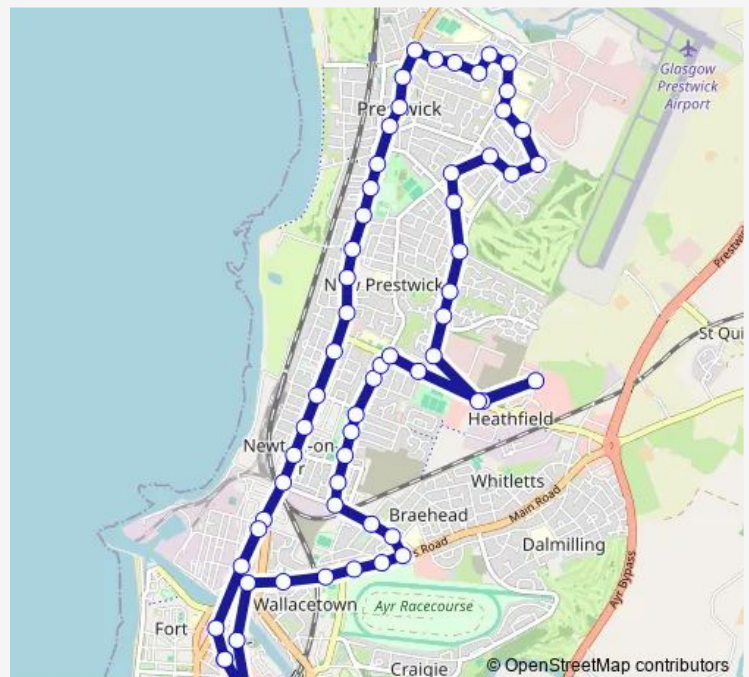

Newton Primary School

Burnett Terrace

Hawkhill Avenue

Hawkhill Avenue

Walker Road

Walker Road

Wilson Street

Britannia Place

### Route schedule

Carrick Street — Carrick Street

Monday 06:05-21:25

Tuesday 06:05-21:25

Wednesday 06:05-21:25

Thursday 06:05-21:25

Friday 06:05-21:25

Saturday 06:59-21:25

### Route info

Direction: Carrick Street

Stops: 60

Trip Duration: 0 hour 54 min

■ 6 — Boswell Park, Ayr - Boswell Park, Ayr

Asda Superstore

Parks Garage

Moor Park Place