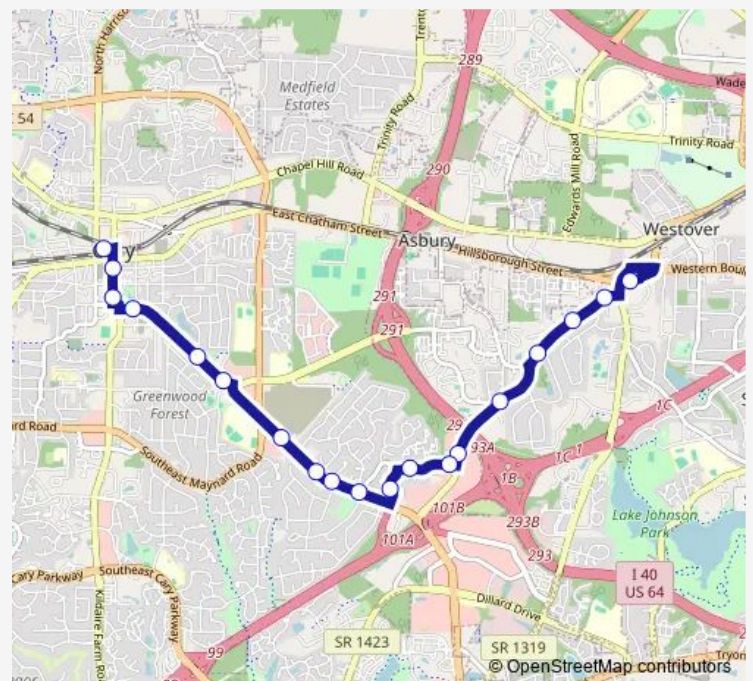

### Route schedule

Western Blvd at Jones Franklin — Cary Depot North Platform

Monday 06:30-21:30

Tuesday 06:30-21:30

Wednesday 06:30-21:30

Thursday 06:30-21:30

Friday 06:30-21:30

Saturday 06:30-21:30

### Route info

Direction: Western Blvd at Jones Franklin

Stops: 19

Trip Duration: 0 hour 30 min

6 — Buck Jones

**Direction**

Cary Depot South Platform — Western Blvd at Jones Franklin

20 stops

## Route schedule

Cary Depot South Platform — Western Blvd at Jones Franklin

Monday 06:00-22:00

Tuesday 06:00-22:00

Wednesday 06:00-22:00

Thursday 06:00-22:00

Friday 06:00-22:00

Saturday 06:00-22:00

## Route info

Direction: Cary Depot South Platform

Stops: 20

Trip Duration: 0 hour 30 min

6 Bus time schedules and route maps are available in an offline PDF at [busmaps.com](https://busmaps.com). Use the [busmaps.com](https://busmaps.com) website to see live bus times, train schedule or subway schedule, and step-by-step directions for all public transit in Raleigh