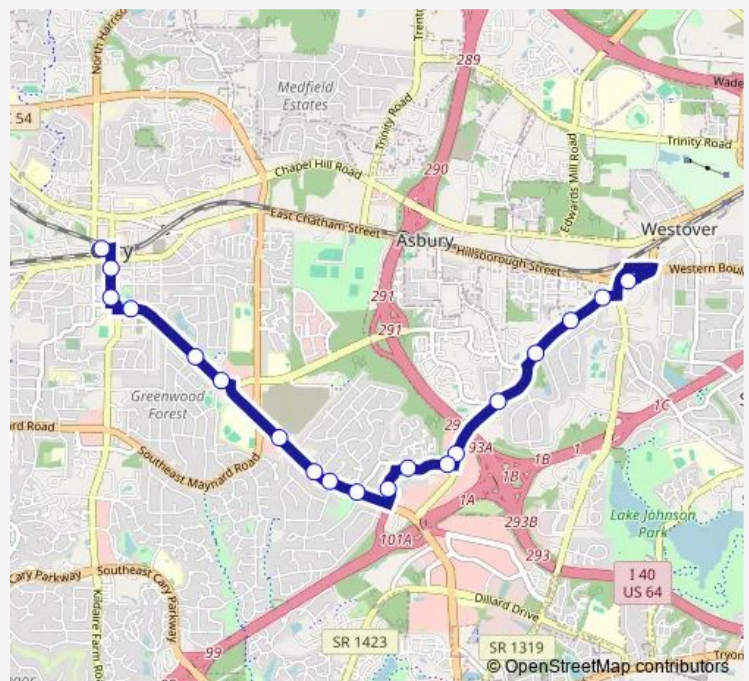

S Academy St at Chatham St

Cary Depot North Platform

Route schedule

Western Blvd at Jones Franklin — Cary Depot North Platform

Monday 06:30-21:30

Tuesday 06:30-21:30

Wednesday 06:30-21:30

Thursday 06:30-21:30

Friday 06:30-21:30

Saturday 06:30-21:30

Sunday 07:30-20:30

Route info

Direction: Western Blvd at Jones Franklin

Stops: 19

Trip Duration: 0 hour 30 min

6 — Buck Jones

Direction

Cary Depot South Platform — Western Blvd at Jones Franklin

20 stops

[Open route schedule](#)

Cary Depot South Platform

S Academy St at Charlie Gaddy Ln

Walnut St at Walker St Ob

Walnut St at Ralph Dr Ob

Saturday 06:00-22:00

Sunday 07:00-20:00

Route info

Direction: Cary Depot South Platform

Stops: 20

Trip Duration: 0 hour 30 min

6 Bus time schedules and route maps are available in an offline PDF at busmaps.com. Use the busmaps.com website to see live bus times, train schedule or subway schedule, and step-by-step directions for all public transit in Raleigh