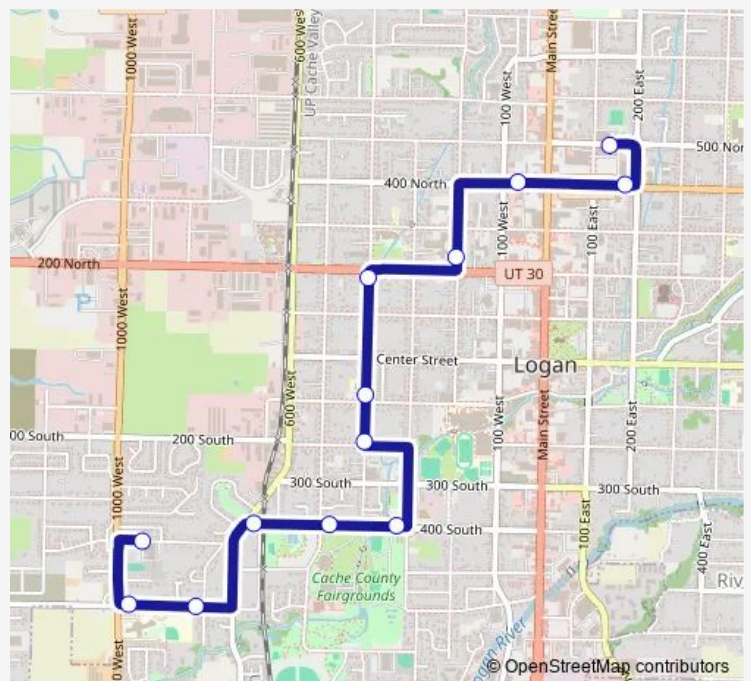

181 East 400 North(Smiths)

75 West 400 North(Liquor Store)

225 North 200 West(Sunshine Terrace)

185 North 400 West

91 South 400 West(Headstart/Time Stop)

191 South 400 West

325 West 400 South(South Campus)

485 West 400 South(Fairgrounds)

718 West 400 South(Across from Headstart)

760 West 600 South

987 West 600 South(Woodruff Elementary)

950 West Three Point Ave.(Church/End Stop)

Route schedule

150 East 500 North(Transit Center) — 950 West Three Point Ave.(Church/End Stop)

Monday	06:30-20:30
Tuesday	06:30-20:30
Wednesday	06:30-20:30
Thursday	06:30-20:30
Friday	06:30-20:30
Saturday	11:00-18:00
Sunday	—

Route info

Direction: 150 East 500 North(Transit Center)

Stops: 13

Trip Duration: 0 hour 12 min

6 — Fairgrounds, Woodruff Elementary

Direction

987 West 600 South(Woodruff Elementary) — 150 East 500 North(Transit Center)

12 stops

[Open route schedule](#)

987 West 600 South(Woodruff Elementary)

950 West Three Point Ave.(Church/End Stop)