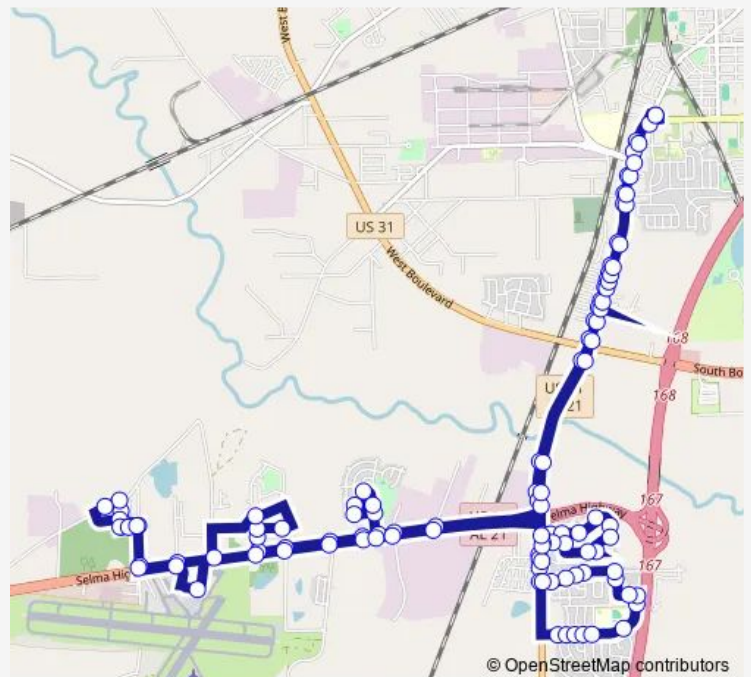

Mobile & 6th

Mobile & Southwest

Mobile & West

Mobile at Dairy Queen

Mobile at Stockyard Grill

Mobile at Alabama Doeca

Mobile Hwy. & Hwy 80

Selma & Newcomb

Selma & Westport

Route schedule

Fairview Transfer Center — Fairview Transfer Center

Monday	05:15-19:15
Tuesday	05:15-19:15
Wednesday	05:15-19:15
Thursday	05:15-19:15
Friday	05:15-19:15
Saturday	07:15-17:15
Sunday	—

Route info

Direction: Fairview Transfer Center

Stops: 114

Trip Duration: 1 hour 0 min

6 — Southlawn Twingates

Selma & Woodcrest

Woodcrest & Lawnwood

Woodcrest & Thornwood

Woodcrest & Yorkshire

Yorkshire & Sunnybrook

Sunnybrook & Lawnwood

Sunnybrook & Selma

Selma & Lamar

Selma & Old Lamar

Selma & Gateway

Gateway & Gateway Ct.