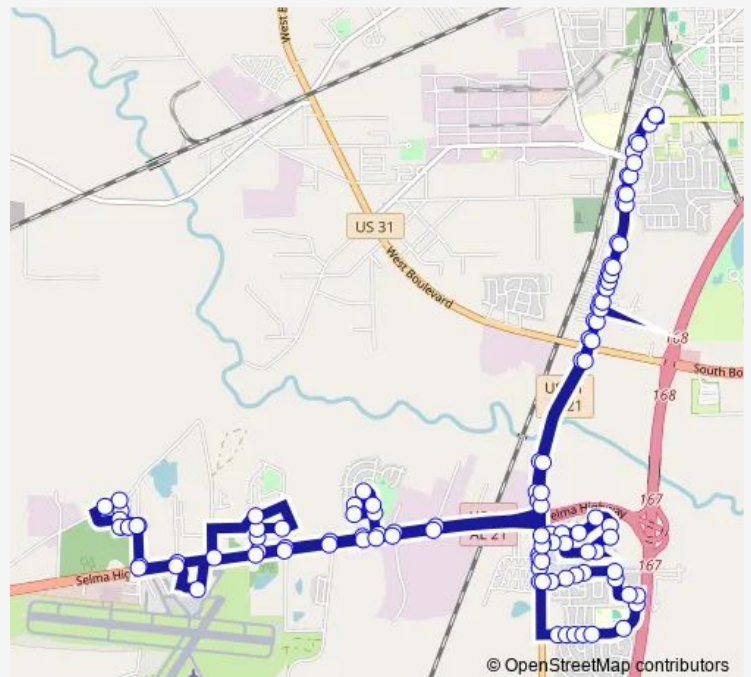

Mobile Hwy. & Hwy 80

Selma & Newcomb

Selma & Westport

Route schedule

Fairview Transfer Center — Fairview Transfer Center

Monday 05:15-19:15

Tuesday 05:15-19:15

Wednesday 05:15-19:15

Thursday 05:15-19:15

Friday 05:15-19:15

Saturday 07:15-17:15

Sunday —

Route info

Direction: Fairview Transfer Center

Stops: 114

Trip Duration: 1 hour 0 min

Selma & Lamar

Selma & Old Lamar

Selma & Gateway

Gateway & Gateway Ct.

Gateway & Dilworth

Dilworth & Chatham

Gateway Dr. & Piedmont

Selma & Brewer

Selma & Ed Long

Richardson Rd. & Hwy 80

Richardson & Dan River

Dan River & Longleaf

Dan River & Danville

Danville & Lonesome Pine

Danville & Pine Park

Danville & Old Hayneville