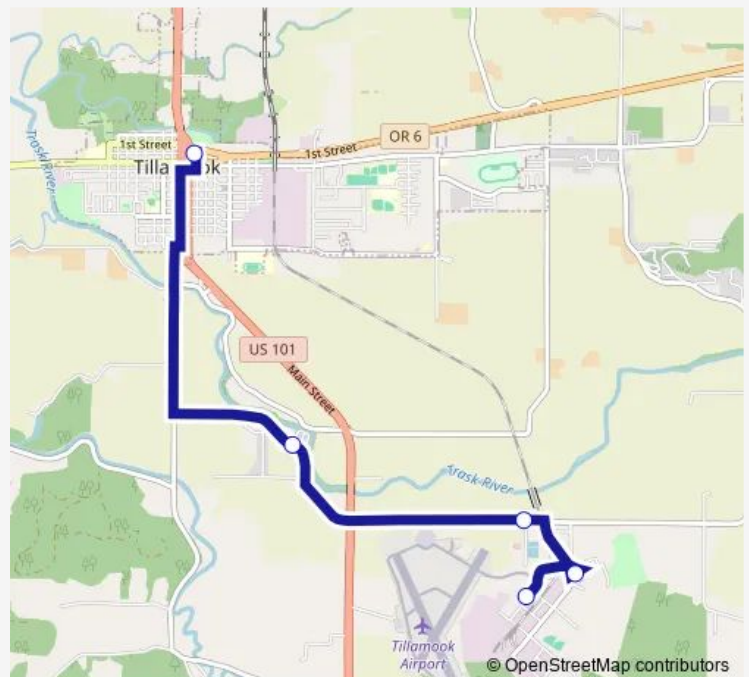

Bus 6 Port of Tillamook Bay

[Go to website](#)

Direction

Tillamook Transit Center — Tillamook Air Museum

5 stops

[Open route schedule](#)

Tillamook Transit Center

Trask River RV Park

Schneidecker Ln & Long Prairie Rd (Corrections)

Helping Hands

Tillamook Air Museum

Route schedule

Tillamook Transit Center — Tillamook Air Museum

Monday	07:50-14:20
Tuesday	07:50-14:20
Wednesday	07:50-14:20
Thursday	07:50-14:20
Friday	07:50-14:20
Saturday	07:50-14:20
Sunday	—

Route info

Direction: Tillamook Transit Center

Stops: 5

Trip Duration: 0 hour 14 min

Direction

Tillamook Air Museum — Tillamook Transit Center

5 stops

[Open route schedule](#)

Tillamook Air Museum

Helping Hands

Schneidecker Ln & Long Prairie Rd (Corrections)

Trask River RV Park

Tillamook Transit Center

Route schedule

Tillamook Air Museum — Tillamook Transit Center

Monday	08:04-14:36
Tuesday	08:04-14:36
Wednesday	08:04-14:36
Thursday	08:04-14:36
Friday	08:04-14:36
Saturday	08:04-14:36
Sunday	—