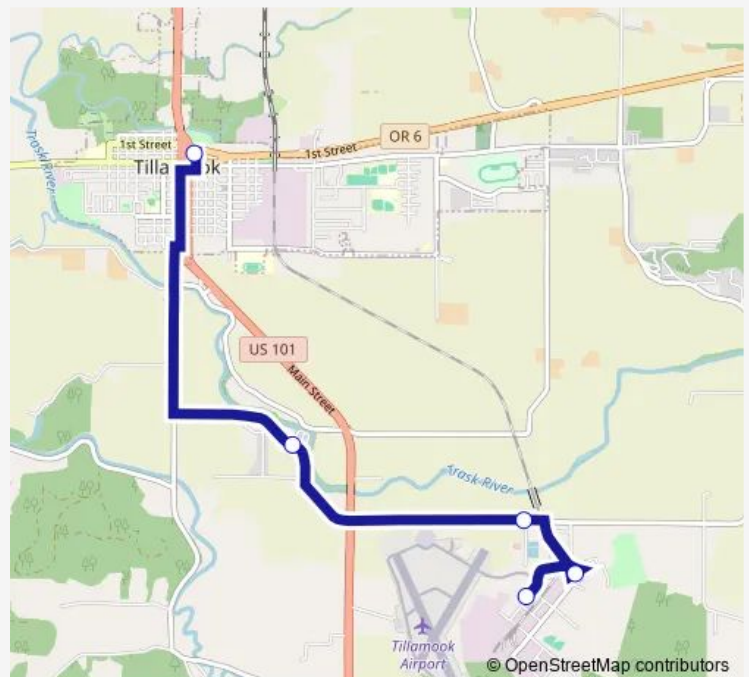

Bus 6 Port of Tillamook Bay

[Go to website](#)

Direction

Tillamook Transit Center — Tillamook Air Museum

5 stops

[Open route schedule](#)

Tillamook Transit Center

Trask River RV Park

Schneidecker Ln & Long Prairie Rd (Corrections)

Helping Hands

Tillamook Air Museum

Route schedule

Tillamook Transit Center — Tillamook Air Museum

Monday	07:50-14:20
Tuesday	07:50-14:20
Wednesday	07:50-14:20
Thursday	07:50-14:20
Friday	07:50-14:20
Saturday	07:50-14:20
Sunday	—

Route info

Direction: Tillamook Transit Center

Stops: 5

Trip Duration: 0 hour 14 min

Direction

Tillamook Air Museum — Tillamook Transit Center

5 stops

[Open route schedule](#)

Tillamook Air Museum

Helping Hands

Schneidecker Ln & Long Prairie Rd (Corrections)

Trask River RV Park

Tillamook Transit Center

Route schedule

Tillamook Air Museum — Tillamook Transit Center

Monday	08:04-14:36
Tuesday	08:04-14:36
Wednesday	08:04-14:36
Thursday	08:04-14:36
Friday	08:04-14:36
Saturday	08:04-14:36
Sunday	—