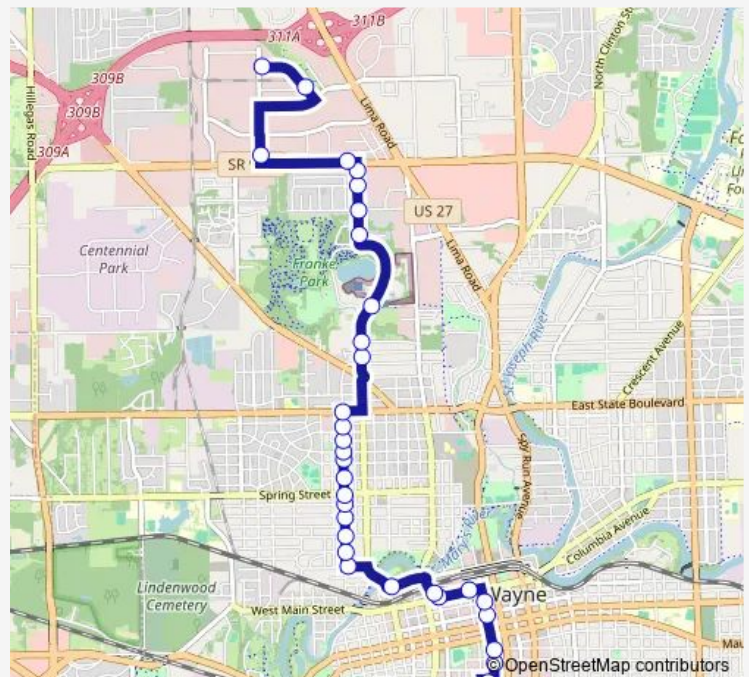

Monday 05:42-19:42

Tuesday 05:42-19:42

Wednesday 05:42-19:42

Thursday 05:42-19:42

Friday 05:42-19:42

Saturday 07:42-17:42

Sunday —

Route info

Direction: Profit at Executive (Wb)

Stops: 26

Trip Duration: 0 hour 28 min

6 — Franke Park

Main at Harrison

Calhoun at Wayne (Sb)

Calhoun at Lewis (Sb)

Calhoun at Douglas (Sb)

Central Station - Bay J

Direction

Central Station - Bay E — Profit at Executive (Wb)

32 stops

[Open route schedule](#)

Central Station - Bay E

Calhoun before Douglas

Calhoun at Lewis

Direction: Central Station - Bay E

Stops: 32

Trip Duration: 0 hour 27 min

Sherman at Louisedale

Sherman at Trick

Sherman near Coliseum (Nb)

Coliseum at Regency Inn (Wb)

Executive near Directors Row