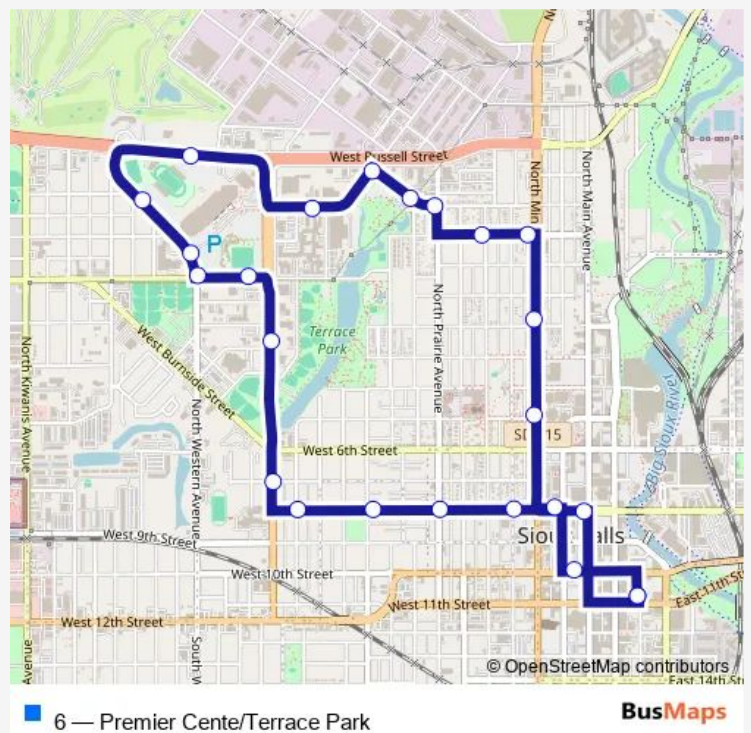

Bus 6 Premier Cente/Terrace Park

[Go to website](#)

Direction
 The Bus Stop (TBS) SAM's downtown terminal — The Bus Stop (TBS) SAM's downtown terminal

24 stops

[Open route schedule](#)

- The Bus Stop (TBS) SAM's downtown terminal
- 10th (mid-block)/Dakota NE corner
- 8th/Dakota NW corner
- 8th/Spring NE corner
- 8th/Prairie NE corner
- 8th/Grange NE corner
- 8th/Lake NE corner
- West Ave/7th SE corner
- West Ave at bus pullout (midway between 6th and Madison)
- Madison (just south of the stadium)
- Madison/Western NW Corner
- Western/Sanford Premier Center (driveway between Center & Stadium)
- Western/Holly (Howard Wood Field) SE corner of driveway
- Russell between West/Western (mid-block)
- Bailey (mid-block)/Lake SE corner
- Bailey (Veterens Park) SE corner
- Bailey/Walts SW corner
- Bailey/Prairie
- Brookings/Duluth SW corner
- Brookings/Minnesota SW corner

Route schedule

The Bus Stop (TBS) SAM's downtown terminal — The Bus Stop (TBS) SAM's downtown terminal

Monday	05:45-21:15
Tuesday	05:45-21:15
Wednesday	05:45-21:15
Thursday	05:45-21:15
Friday	05:45-21:15
Saturday	07:45-14:45
Sunday	—

Route info

Direction: The Bus Stop (TBS) SAM's downtown terminal

Stops: 24

Trip Duration: 0 hour 23 min

Minnesota/2nd NW corner

Minnesota/5th NW corner

8th/Main SW corner

The Bus Stop (TBS) SAM's downtown terminal