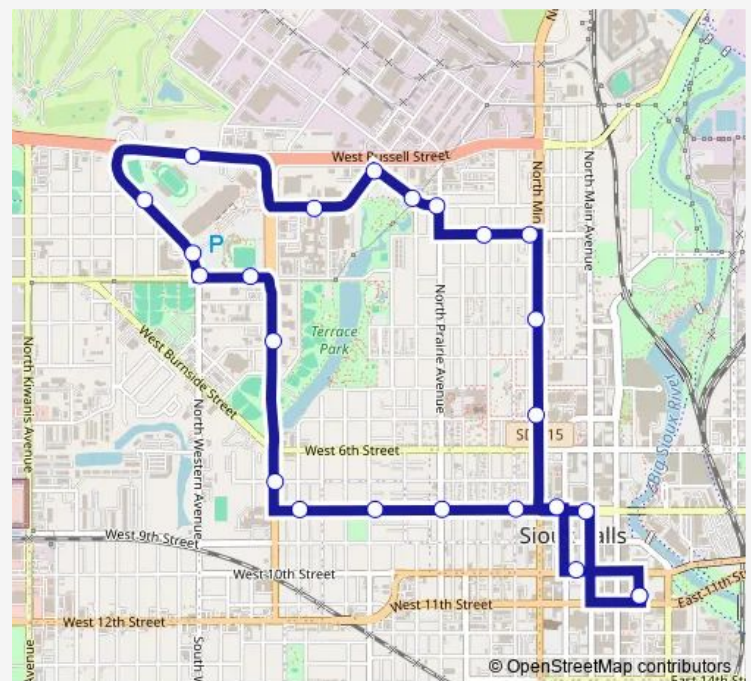

Madison/Western NW Corner

Western/Sanford Premier Center (driveway between Center & Stadium)

Western/Holly (Howard Wood Field) SE corner of driveway

Russell between West/Western (mid-block)

Bailey (mid-block)/Lake SE corner

Bailey (Veterans Park) SE corner

Bailey/Walts SW corner

Bailey/Prairie

Brookings/Duluth SW corner

Brookings/Minnesota SW corner

### Route schedule

The Bus Stop (TBS) SAM's downtown terminal — The Bus Stop (TBS) SAM's downtown terminal

Monday	05:45-21:15
Tuesday	05:45-21:15
Wednesday	05:45-21:15
Thursday	05:45-21:15
Friday	05:45-21:15
Saturday	07:45-14:45
Sunday	—

### Route info

Direction: The Bus Stop (TBS) SAM's downtown terminal

Stops: 24

Trip Duration: 0 hour 23 min

6 — Premier Cente/Terrace Park

Minnesota/2nd NW corner

Minnesota/5th NW corner

8th/Main SW corner