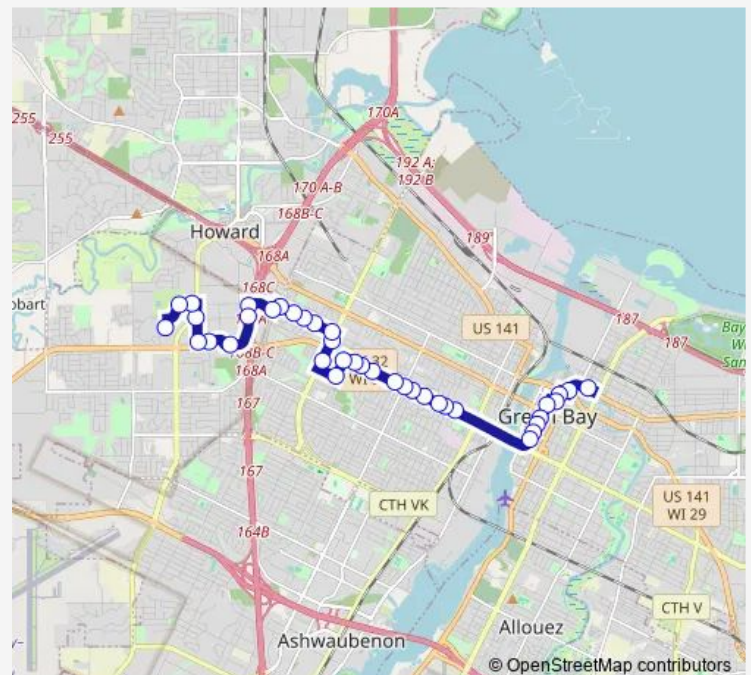

Thursday 05:15-17:45

Friday 05:15-17:45

Saturday 07:45-12:45

Sunday —

Route info

Direction: Transit Center

Stops: 38

Trip Duration: 0 hour 31 min

6 — Red

Plaza Transfer Point

Military & Mason

Western & Military

Western & Rutgers

1720 Western

Western & Pine

Western & Taylor

2600 Larsen Road

Nwtc

Direction

Nwtc — Transit Center

30 stops

[Open route schedule](#)

Nwtc

Mason & Packerland

Route info

Direction: Nwtc

Stops: 30

Trip Duration: 0 hour 24 min

Madison & Walnut

Madison & Cherry

Madison & Pine

Madison & Main