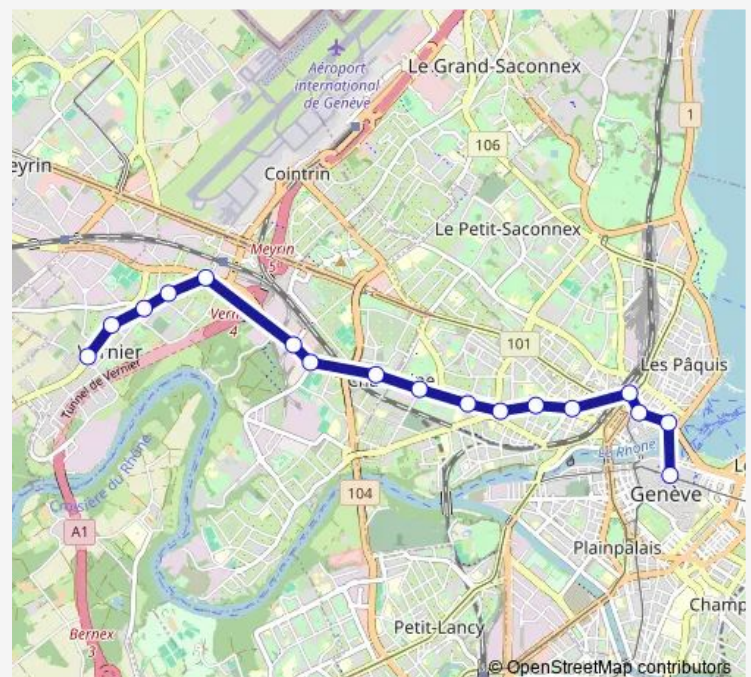

### Route schedule

Vernier, village — Genève, Molard

|           |                           |
|-----------|---------------------------|
| Monday    | 24:16-00:44 <sup>+1</sup> |
| Tuesday   | 24:20-00:40 <sup>+1</sup> |
| Wednesday | 24:20-00:40 <sup>+1</sup> |
| Thursday  | 24:16-00:44 <sup>+1</sup> |
| Friday    | 24:16-00:44 <sup>+1</sup> |
| Saturday  | 03:05-00:41 <sup>+1</sup> |
| Sunday    | 03:05-00:44 <sup>+1</sup> |

### Route info

Direction: Vernier, village

Stops: 17

Trip Duration: 0 hour 18 min

■ 6 — B 6

BusMaps

## Direction

Vernier, village — Genève, Rive

18 stops

[Open route schedule](#)

Vernier, village

Vernier, marché

Vernier, école

Vernier, Champ-Claude

## Route info

Direction: Vernier, village

Stops: 17

Trip Duration: 0 hour 24 min