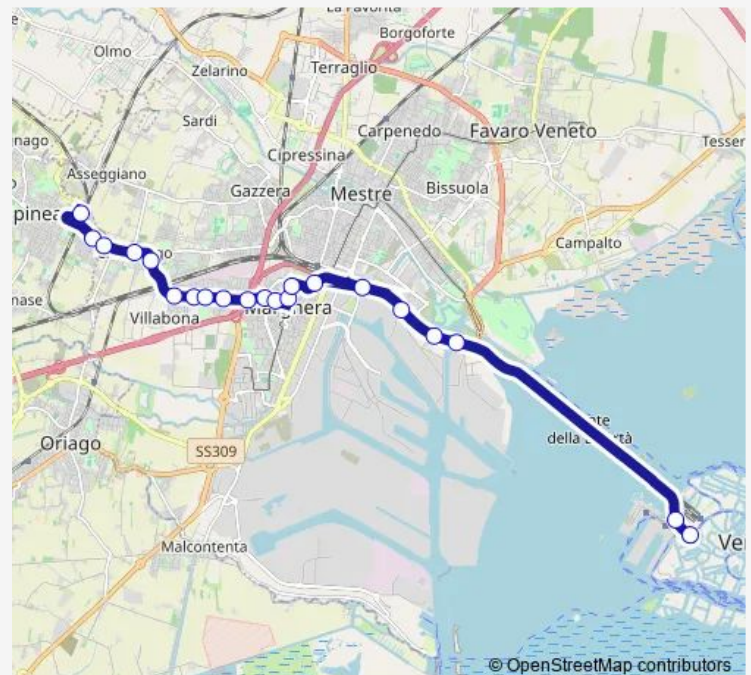

## Bus 6 Venezia - Sfmr Spinea

[Go to website](#)

### Route schedule

Sfmr Spinea — Venezia

Monday 05:55-21:05

Tuesday 05:55-21:05

Wednesday 05:55-21:05

Thursday 05:55-21:05

Friday 05:55-21:05

Saturday 05:55-21:05

### Route info

Direction: Sfmr Spinea

Stops: 21

Trip Duration: 0 hour 29 min

6 — Venezia - Sfmr Spinea

## Direction

Venezia — Sfmr Spinea

21 stops

[Open route schedule](#)

Venezia

Liberta' Santa Chiara

Liberta' Righi

Liberta' Porto Marghera