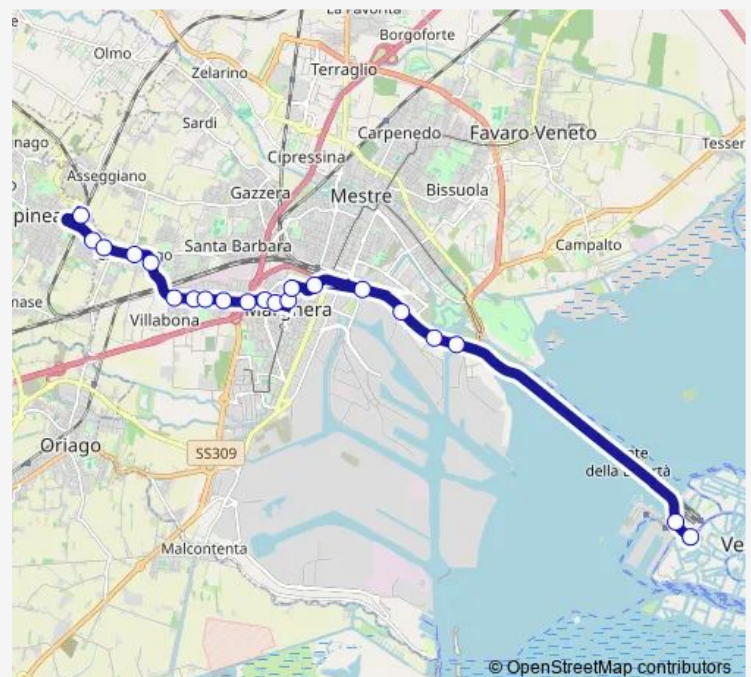

Miranese Selenia

Spinea Giorgione

Sfmr Spinea

Route schedule

Venezia — Sfmr Spinea

Monday 05:55-20:55

Tuesday 05:55-20:55

Wednesday 05:55-20:55

Thursday 05:55-20:55

Friday 05:55-20:55

Saturday 05:55-20:55

Sunday —

Route info

Direction: Venezia

Stops: 21

Trip Duration: 0 hour 22 min

6 — Venezia - Sfmr Spinea

Direction

Sfmr Spinea — Venezia

21 stops

[Open route schedule](#)

Sfmr Spinea

Spinea Giorgione

Miranese Selenia

Canal Leone

Sant'Antonio Municipio

Lavelli Paolucci

Rizzardi Carrer

Liberta' Commercio

Liberta' Fincantieri

Liberta' Porto Marghera

Liberta' Righi