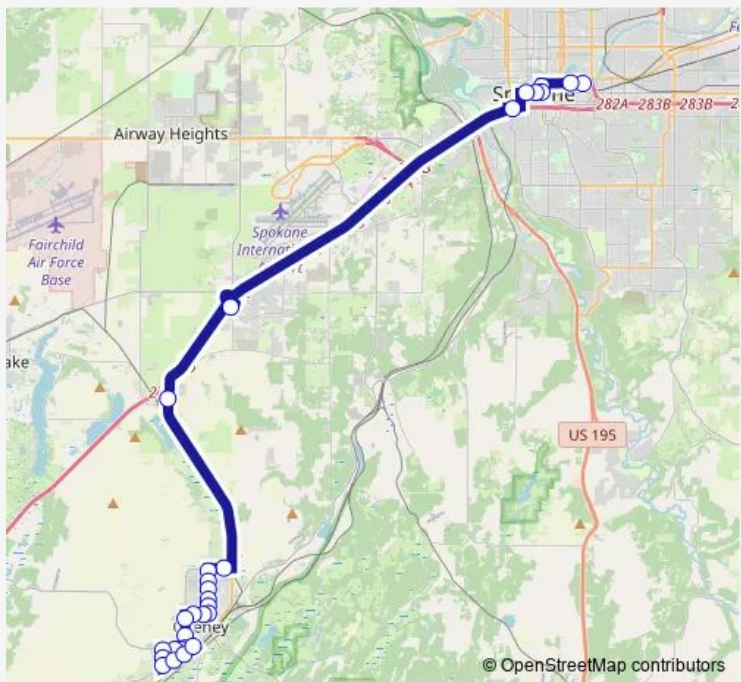

Bus 6 Cheney

[Go to website](#)

Direction
 K Street Station — Plaza Bay 3
 20 stops
[Open route schedule](#)

- K Street Station
- Washington @ 3rd
- Washington @ 7th
- Washington @ Elm (Ewu)
- Eagle Station Bay 2
- Elm @ 7th
- 6th @ Elm
- 6th @ Oak
- 6th @ Cheney High School
- 6th @ Golden Hills Drive
- 6th @ Simpson Parkway Drive
- 6th @ Betz
- Betz Rd @ Al Ogdon Way
- Betz @ SR 904 (turnout)
- SR 904 @ 1st (Four Lakes)
- West Plains TC Bay 2
- Walnut @ 5th (Jefferson Lot)
- 3rd @ Cedar
- Lincoln @ Sprague
- Plaza Bay 3

Route schedule
 K Street Station — Plaza Bay 3

Monday	22:41
Tuesday	22:41
Wednesday	22:41
Thursday	22:41
Friday	22:41
Saturday	—
Sunday	—

Route info
 Direction: K Street Station
 Stops: 20
 Trip Duration: 0 hour 33 min

6 — Cheney BusMaps

Direction

Front @ 624 E — K Street Station

29 stops

[Open route schedule](#)

Front @ 624 E

Spokane Falls @ Sherman

Stevens @ Main

K Street Station — Plaza Bay 6

Monday	05:00
Tuesday	05:00
Wednesday	05:00-05:42
Thursday	05:00
Friday	05:00
Saturday	—
Sunday	05:42

Route info

Direction: K Street Station

Stops: 20

Trip Duration: 0 hour 33 min