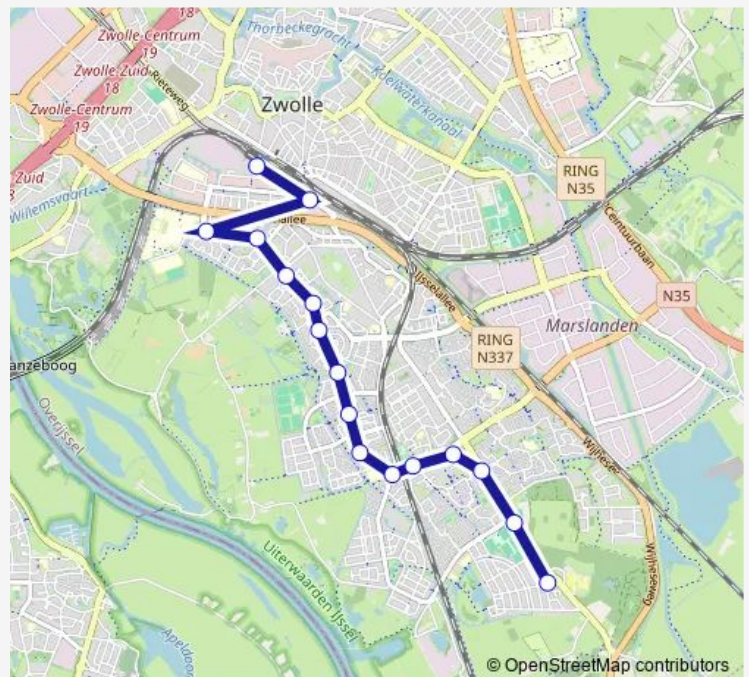

Zwolle, Brasemkolk

Zwolle, Wkc Forelkolk

Zwolle, Diasporalaan

Zwolle, Burg. van Walsumlaan

Zwolle, Hanzelanden Oost

Zwolle, Station

Route schedule

Zwolle, Rommestraat — Zwolle, Station

Monday	06:37-00:04 ⁺¹
Tuesday	06:37-00:04 ⁺¹
Wednesday	06:37-00:04 ⁺¹
Thursday	06:37-00:04 ⁺¹
Friday	06:37-00:04 ⁺¹
Saturday	07:37-00:04 ⁺¹
Sunday	08:04-00:04 ⁺¹

Route info

Direction: Zwolle, Rommestraat

Stops: 16

Trip Duration: 0 hour 19 min

6 — Station - Ittersumerbroek

Direction

Zwolle, Station — Zwolle, Rommestraat

16 stops

[Open route schedule](#)

Zwolle, Station

Zwolle, Station — Zwolle, Rommestraat

Monday	06:04-00:07 ⁺¹
Tuesday	06:04-00:07 ⁺¹
Wednesday	06:04-00:07 ⁺¹
Thursday	06:04-00:07 ⁺¹
Friday	06:04-00:07 ⁺¹
Saturday	07:04-00:06 ⁺¹
Sunday	08:04-00:07 ⁺¹

Route info