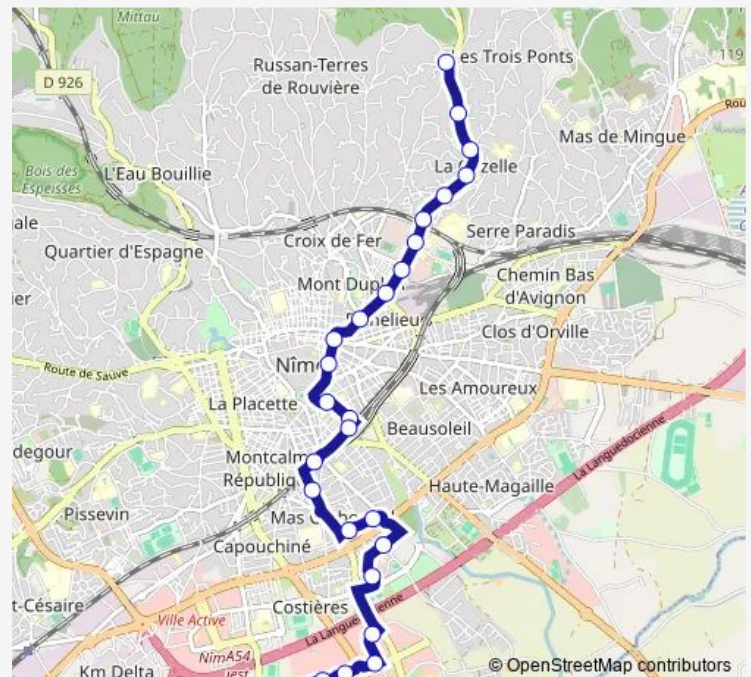

Gare Feucheres

Esplanade T2

Amiral Courbet

Porte Auguste

Daguet

Mont Duplan

Sully

Doumergue

### Route schedule

Coudou — Calvas

Monday 06:00-20:15

Tuesday 06:00-20:15

Wednesday 06:00-20:15

Thursday 06:00-20:15

Friday 06:00-20:15

Saturday 06:00-20:30

### Route info

Direction: Coudou

Stops: 27

Trip Duration: 0 hour 30 min

6 — Calvas - Halle DES Sports

Kleber

Gazelle

Chalet