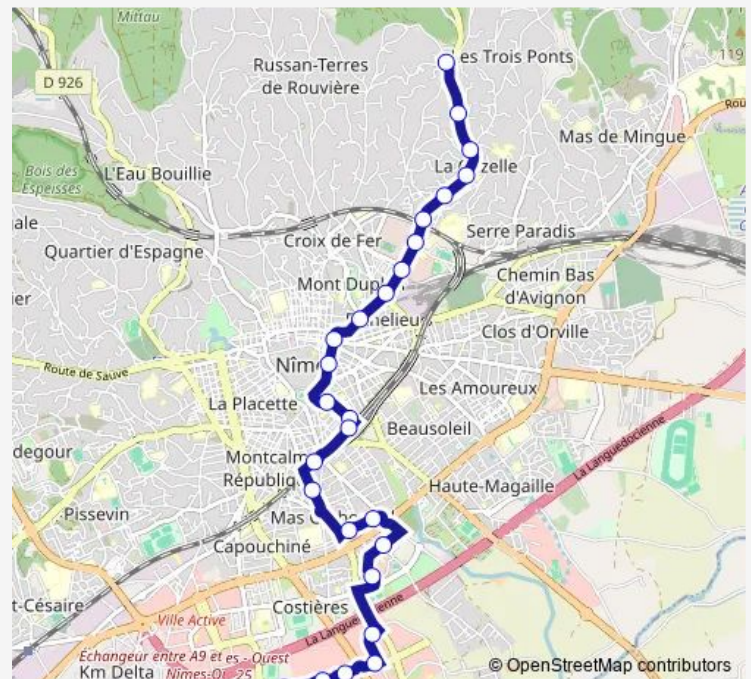

Bus 6 Calvas - Halle DES Sports

[Go to website](#)

Direction

Coudou — Calvas

27 stops

[Open route schedule](#)

Coudou

Lauret

Baillet

C.A.F

Multiplexe

Georges Besse 2

Georges Besse 3

Archives

Forez

Bethleem

Planas

Gare Triaire

Gare Feucherres

Esplanade T2

Amiral Courbet

Porte Auguste

Daguet

Mont Duplan

Sully

Doumergue

Jean Bouin

Route schedule

Coudou — Calvas

Monday 06:00-20:15

Tuesday 06:00-20:15

Wednesday 06:00-20:15

Thursday 06:00-20:15

Friday 06:00-20:15

Saturday 06:00-20:30

Sunday 07:04-20:04

Route info

Direction: Coudou

Stops: 27

Trip Duration: 0 hour 32 min

6 — Calvas - Halle DES Sports