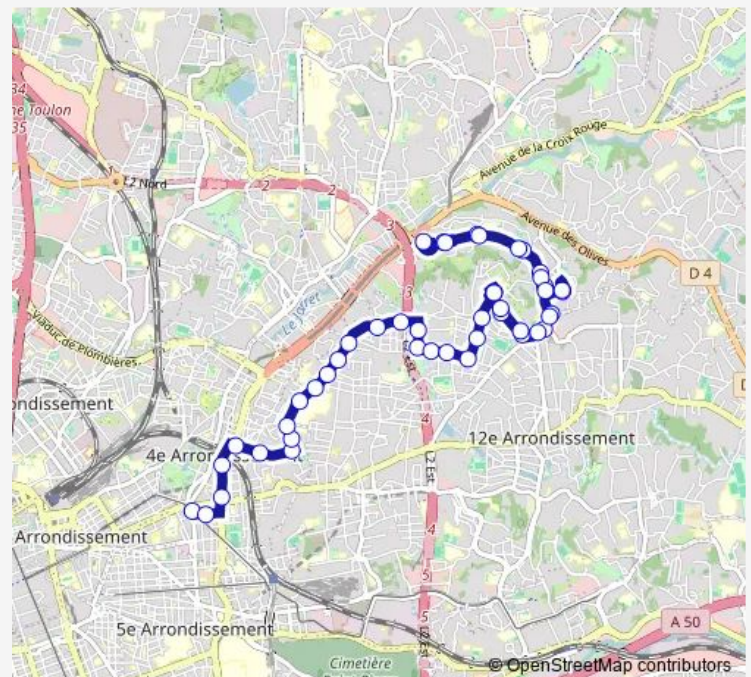

### Route schedule

Foch 5 Avenues — Bois Lemaître

Monday 05:15-21:05

Tuesday 05:15-21:05

Wednesday 05:15-21:05

Thursday 05:15-21:05

Friday 05:15-21:05

Saturday 05:15-21:05

### Route info

Direction: Foch 5 Avenues

Stops: 46

Trip Duration: 0 hour 37 min

6 — Foch 5 Avenues - Bois Lemaître

Norma Peyrard

Norma Compostelle

Bois Lemaître