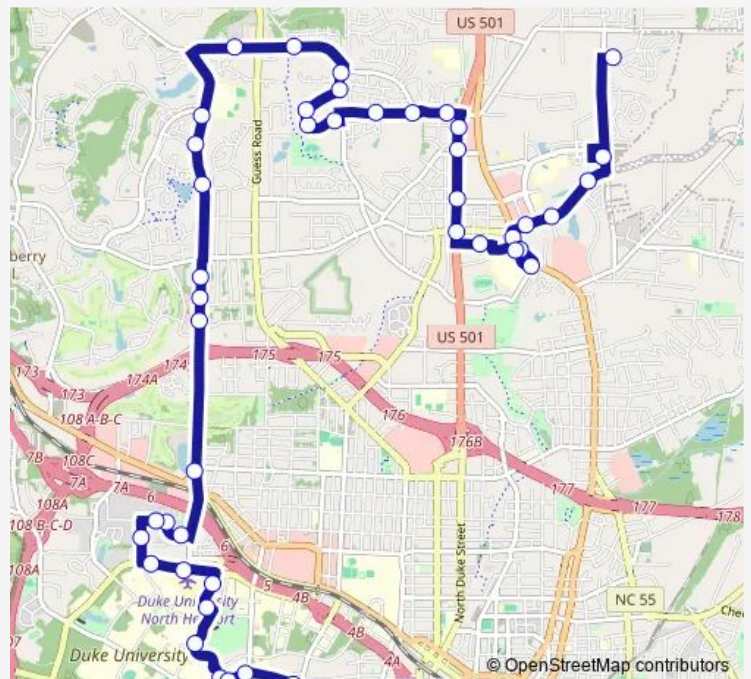

**Bus 6 6: Duke VA - Duke Rgnl - Danube Ln**

[Go to website](#)

**Direction**

Briar Rose Ln at Danube Ln — Durham Station

51 stops

[Open route schedule](#)

- Briar Rose Ln at Danube Ln
- Danube Ln at Ben Franklin Blvd
- Carver St at Danube Ln (Carver Creek Apt
- Carver St at Commons Blvd (Wb)
- Carver St at Patrick Henry Dr (Wb)
- Roxboro Rd at Carver St
- Roxboro Rd at Crutchfield St (Duke Regio
- Olympic Ave at Roxboro Rd
- Duke Regional Hospital (Nb)
- Crutchfield St at Crabtree Ave
- Duke St at Carver St
- Duke St at Kinder Care
- Duke St at Fairfield St
- Duke St at North Duke Crossing
- Horton Rd at Duke St
- Chalk Level Rd at Horton Rd (Wb)
- Chalk Level Rd at Shaftsbury St
- New Castle Rd at Stadium Dr (Wb)
- New Castle Rd at Foxfire Apartments (Nb)
- New Castle Rd at Wyldewood Rd (Nb)
- Stadium Dr at Wyldewood Rd (Nb)

**Route schedule**

Briar Rose Ln at Danube Ln — Durham Station

Monday	05:24-23:00
Tuesday	05:24-23:00
Wednesday	05:24-23:00
Thursday	05:24-23:00
Friday	05:24-23:00
Saturday	05:24-23:00
Sunday	06:24-20:00

**Route info**

Direction: Briar Rose Ln at Danube Ln

Stops: 51

Trip Duration: 0 hour 55 min

6 — 6: Duke VA - Duke Rgnl - Danube Ln

Stadium Dr at Horton Rd

Horton Rd at Delbert Ave (Wb)

Horton Rd at Guess Rd (Willowdaile Apart

## Route info

Direction: Durham Station

Stops: 50

Trip Duration: 0 hour 55 min

Horton Rd at Guess Rd (Harris Teeter)

Horton Rd at Guess Rd (Rite-Aid)

Horton Rd at Delbert Ave (Eb)

Stadium Dr at Horton Rd