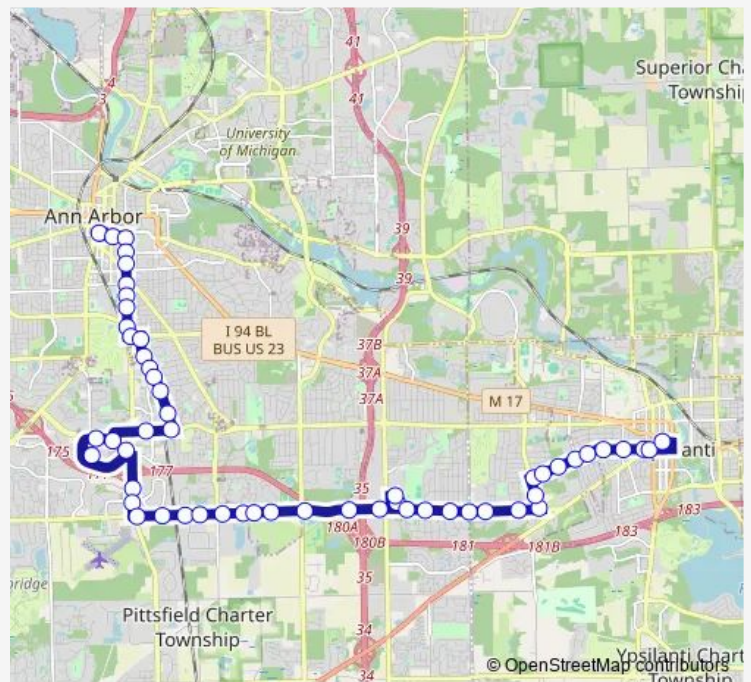

### Route schedule

YTC - Stop 4 — Blake Transit Center

Monday	06:15-23:45
Tuesday	06:15-23:45
Wednesday	06:15-23:45
Thursday	06:15-23:45
Friday	06:15-23:45
Saturday	07:15-23:45
Sunday	08:15-20:45

### Route info

Direction: YTC - Stop 4

Stops: 54

Trip Duration: 0 hour 57 min

6 — Ellsworth

Ellsworth + Jonathan

Ellsworth + Shadowood

Ellsworth Rd. + Stone Sch

State + Packard

State + Monroe

State + Su

E- State south of William

N- William east of Division

Blake Transit Center

**Direction**

BTC Mall Stop 6 — YTC - Endpt

55 stops

[Open route schedule](#)

BTC Mall Stop 6

S- William east of Division

State + William

State + S University

State + Monroe

State + Hoover