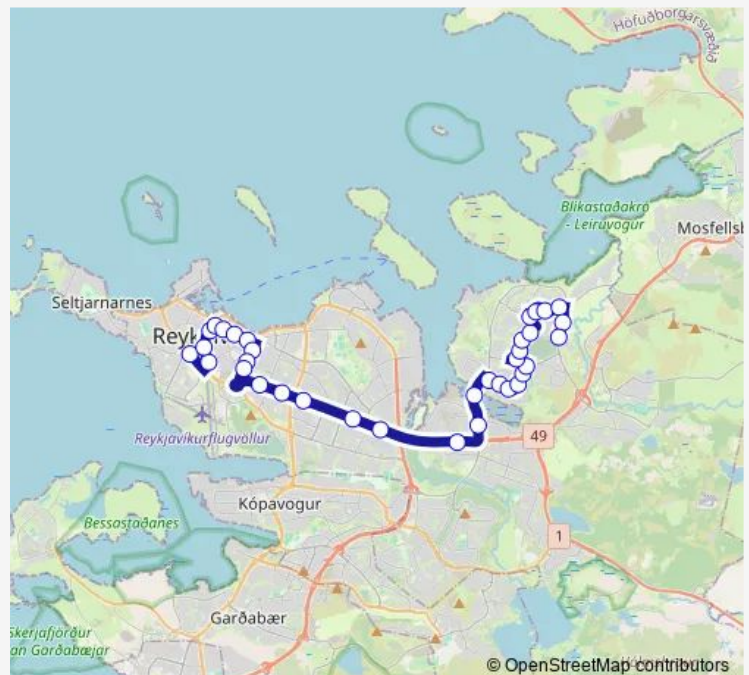

### Route schedule

Egilshöll A — Háskóli Íslands C

Monday 06:36-23:18

Tuesday 06:36-23:18

Wednesday 06:36-23:18

Thursday 06:36-23:18

Friday 06:36-23:18

Saturday 06:36-23:18

### Route info

Direction: Egilshöll A

Stops: 33

Trip Duration: 0 hour 38 min

6 — Háskóli Íslands <-> Egilshöll

BusMaps

Kringlan

Hlíðar

## Route info

Direction: Háskóli Íslands C

Stops: 35

Trip Duration: 0 hour 42 min

Berjarimi

Flétturimi

Miðgarður

Mosarimi