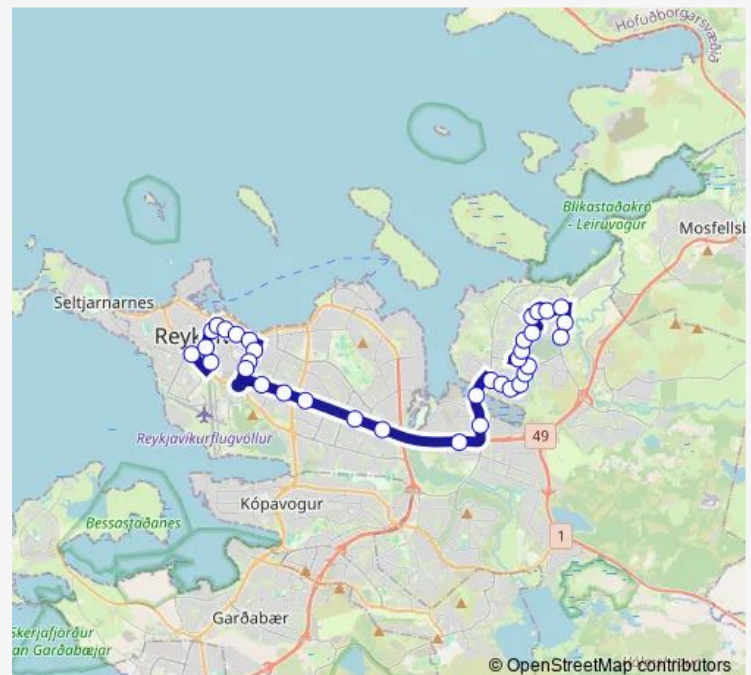

### Direction

Háskóli Íslands B — Egilshöll A

35 stops

[Open route schedule](#)

Háskóli Íslands B

Sóleyjargata

Hallargarðurinn

Mr

### Route schedule

Háskóli Íslands B — Egilshöll A

Monday 06:44-23:39

Tuesday 06:44-23:39

Wednesday 06:44-23:39

Thursday 06:44-23:39

Friday 06:44-23:39

Saturday 07:39-23:39

### Route info

Direction: Háskóli Íslands B

Stops: 35

Trip Duration: 0 hour 41 min

6 — Háskóli Íslands <-> Egilshöll

BusMaps

Foldatorg

Logafold

## Route info

Direction: Egilshöll A

Stops: 33

Trip Duration: 0 hour 38 min

Skeggjagata

Laugavegur

Barónsstígur

Bíó Paradís