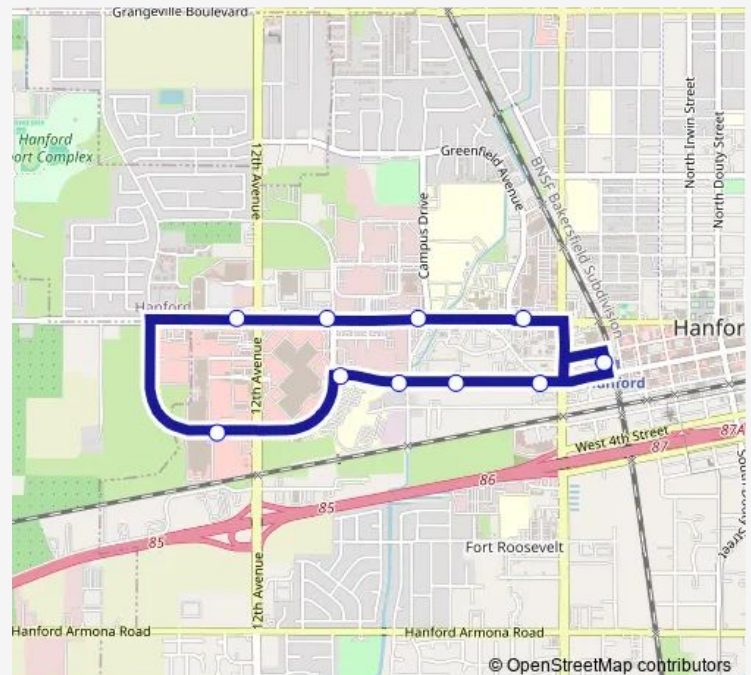

Bus 6 Blue Line

[Go to website](#)

Direction

Kart Transfer Center — Kart Transfer Center

11 stops

[Open route schedule](#)

Kart Transfer Center

Lacey @ Carl's Jr.

Lacey @ Government Center

Lacey & Mall Drive

Lacey @ Centennial Plaza

Centennial @ Walmart

7th @ Adventist Hospital

7th @ Senior Villa Apartments

7th & Reagan Way

7th & 11th

Kart Transfer Center

Route schedule

Kart Transfer Center — Kart Transfer Center

Monday 07:15-18:45

Tuesday 07:15-18:45

Wednesday 07:15-18:45

Thursday 07:15-18:45

Friday 07:15-18:45

Saturday 09:45-15:45

Sunday —

Route info

Direction: Kart Transfer Center

Stops: 11

Trip Duration: 0 hour 30 min

6 — Blue Line

6 Bus time schedules and route maps are available in an offline PDF at busmaps.com. Use the busmaps.com website to see live bus times, train schedule or subway schedule, and step-by-step directions for all public transit in Hanford