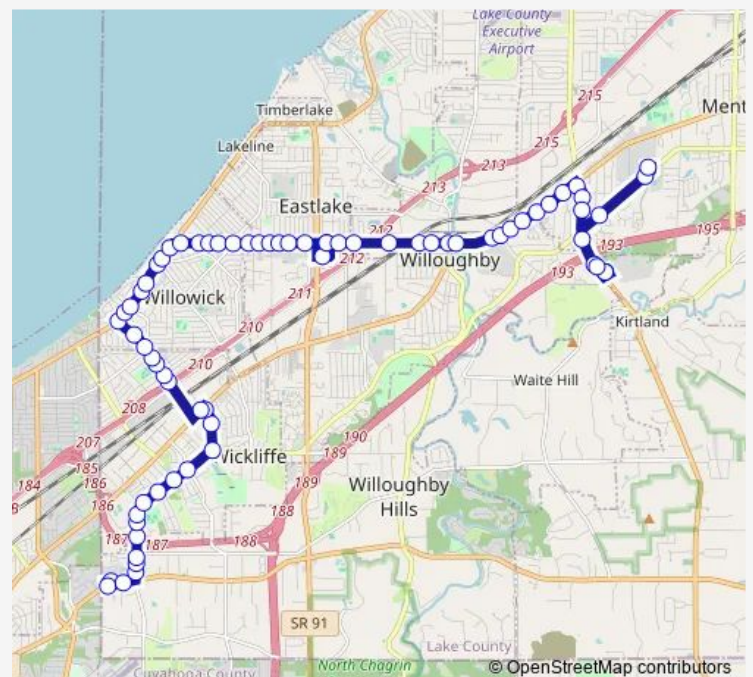

SR-20 Euclid Ave. & Worden RD. (Eb)

Worden RD. & Truman Ave.

Worden RD. & Roberts St.

Worden RD. & Elgin Rd.

Worden RD. & Enid Rd.

Route schedule

Shops OF Willoughby Hills (Depart) — Great Lakes Mall

Monday 05:13-20:13

Tuesday 05:13-20:13

Wednesday 05:13-20:13

Thursday 05:13-20:13

Friday 05:13-20:13

Saturday 08:13-18:13

Sunday —

Route info

Direction: Shops OF Willoughby Hills (Depart)

Stops: 70

Trip Duration: 1 hour 1 min

6 — Mentor - Willoughby Hills

E.288 ST. & Forest Rd.

E.288 ST. & W. Willowick Dr.

E.288 ST. & Lakeshore Blvd.

Lakeshore Blvd. & E.291 St.

Lakeshore Blvd. & E.293 St.

Lakeshore Blvd. & Fairway Blvd.

SR-283 Lakeshore Blvd. -Shoregate Shopping Center

Lakeshore Blvd. & E 305 St.

Lakeshore Blvd. & Rite-AID Pharmacy

Lakeshore Blvd. & North Shore Mall

Vine ST. & E. 312th St.

Vine ST. & E. 317th St.