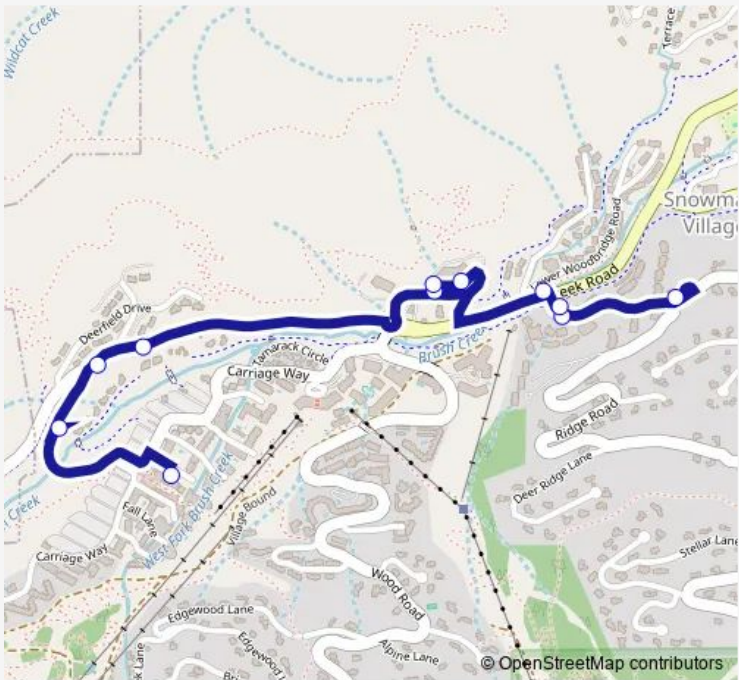

[Go to website](#)

Direction
 Snowmass Village Mall — Upper Snowmass Center 2
 11 stops
[Open route schedule](#)

- Snowmass Village Mall
- Upper Creekside Downhill
- Brush Creek Rd + Divide Rd Downhill
- Brush Creek Rd + Hawk Ridge Ln Downhill
- Lower Snowmass Center
- Timbers Club (by request)
- The Ridge (by request)
- Daly Townhomes
- Brush Creek Rd + Faraway Rd Uphill
- Upper Snowmass Center 1
- Upper Snowmass Center 2

Route schedule
 Snowmass Village Mall — Upper Snowmass Center 2

| | |
|-----------|-------------|
| Monday | 07:00-20:40 |
| Tuesday | 07:00-20:40 |
| Wednesday | 07:00-20:40 |
| Thursday | 07:00-20:40 |
| Friday | 07:00-20:40 |
| Saturday | 07:00-20:40 |
| Sunday | 07:00-20:40 |

Route info
 Direction: Snowmass Village Mall
 Stops: 11
 Trip Duration: 0 hour 9 min

6 Bus time schedules and route maps are available in an offline PDF at busmaps.com. Use the busmaps.com website to see live bus times, train schedule or subway schedule, and step-by-step directions for all public transit in Snowmass Village