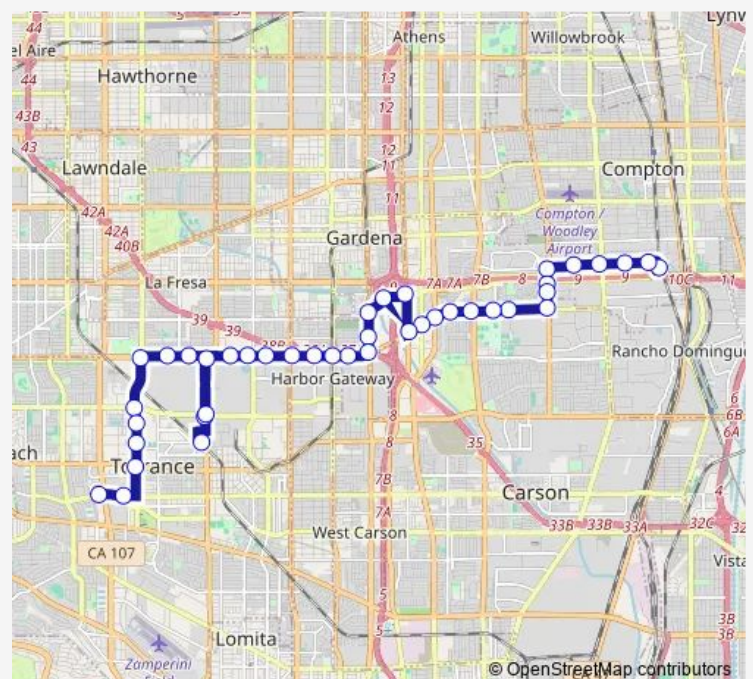

Victoria St at Wall St

Victoria St at Main St

Victoria St at Broadway

Victoria St & 190th St at Figueroa St

182nd St at Figueroa St

Harbor Gateway Transit Center (Bay 11)

Vermont Av at 182nd St

Vermont Av at 186th St

Vermont Av at 190th St

### Route schedule

Artesia Station (Bay 1) — Carson St at Hawthorne Bl

Monday 05:28-18:36

Tuesday 05:28-18:36

Wednesday 05:28-18:36

Thursday 05:28-18:36

Friday 05:28-18:36

Saturday —

### Route info

Direction: Artesia Station (Bay 1)

Stops: 41

Trip Duration: 0 hour 59 min

190th St at Pacific Gateway Dr

190th St at Normandie Av

190th St at Harborgate Way

190th St at Western Av