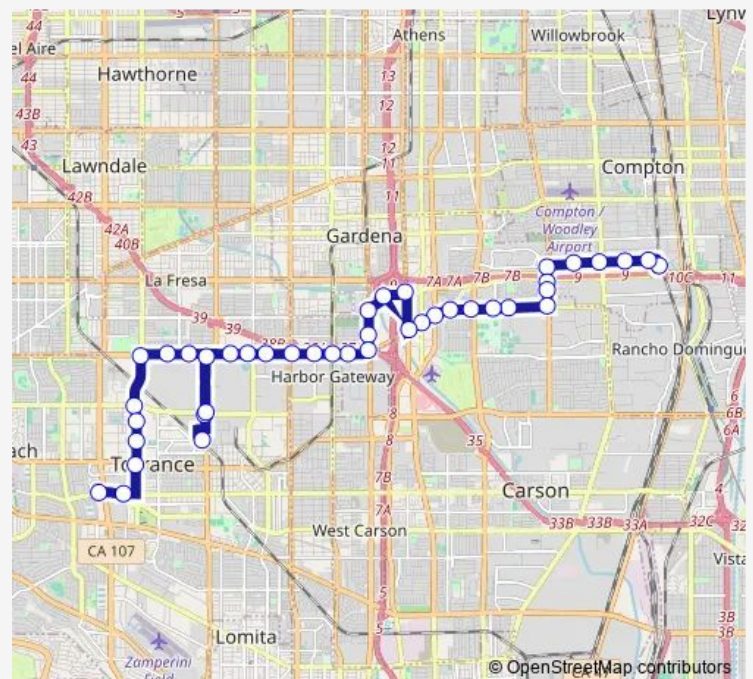

Vermont Av at 182nd St

Vermont Av at 186th St

Vermont Av at 190th St

Route schedule

Artesia Station (Bay 1) — Carson St at Hawthorne Bl

Monday 05:28-18:36

Tuesday 05:28-18:36

Wednesday 05:28-18:36

Thursday 05:28-18:36

Friday 05:28-18:36

Saturday —

Sunday —

Route info

Direction: Artesia Station (Bay 1)

Stops: 41

Trip Duration: 0 hour 59 min

190th St at Pacific Gateway Dr

190th St at Normandie Av

190th St at Harborgate Way

190th St at Western Av

190th St at Gramercy Pl

190th St at Van Ness Av

190th St at Honeywell

Crenshaw Bl at 190th St

Friday 05:21-18:35

Saturday —

Sunday —

Route info

Direction: Carson St at Hawthorne BI

Stops: 42

Trip Duration: 1 hour 3 min

Vermont Av at 182nd St