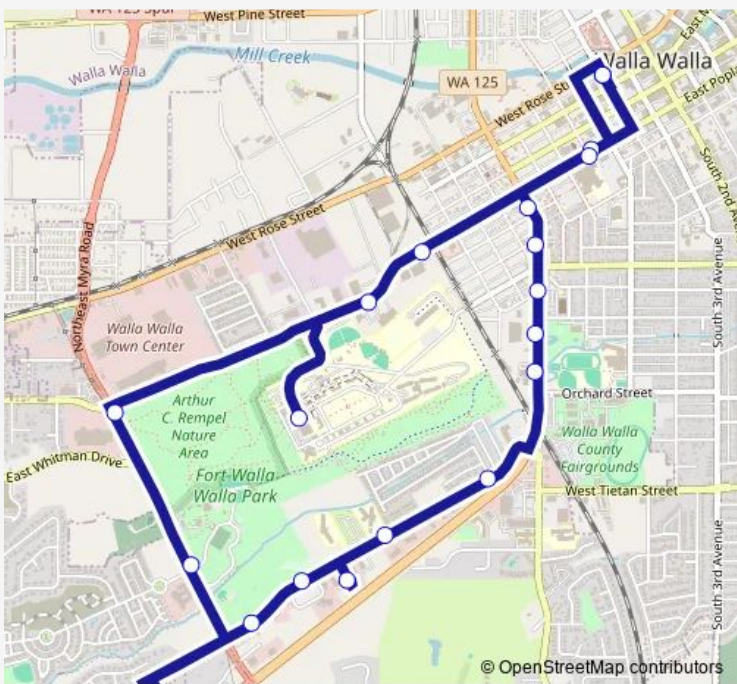

**Bus 6 V.A. - Medical Loop**

[Go to website](#)

**Direction**  
 Walla Walla Transit Center — Walla Walla Transit Center  
 19 stops  
[Open route schedule](#)

- Walla Walla Transit Center
- Poplar & 6th
- 9th & Poplar
- 9th & Willow
- 9th Ave & Emma
- Super 1 Foods
- 9th & Orchard
- Dalles Military & 15th
- Park Plaza
- Human Services
- Dalles Military & Fort Walla Walla
- Dallas Military & Myra
- Myra & Fort Walla Walla
- Myra & Poplar
- VA Medical Center
- Grand Cinemas
- Poplar & 14th
- Poplar & 6th
- Walla Walla Transit Center

Route schedule  
 Walla Walla Transit Center — Walla Walla Transit Center

Monday	06:45-17:20
Tuesday	06:45-17:20
Wednesday	06:45-17:20
Thursday	06:45-17:20
Friday	06:45-17:20
Saturday	—
Sunday	—

Route info  
 Direction: Walla Walla Transit Center  
 Stops: 19  
 Trip Duration: 0 hour 25 min

6 — V.A. - Medical Loop **BusMaps**

6 Bus time schedules and route maps are available in an offline PDF at [busmaps.com](https://busmaps.com). Use the [busmaps.com](https://busmaps.com) website to see live bus times, train schedule or subway schedule, and step-by-step directions for all public transit in Walla Walla

The schedule is provided in the local timezone. Times with "(+1)" indicate departures on the next day.

PDF file created on 2025-01-31

2024 BusMaps.com - All Rights Reserved