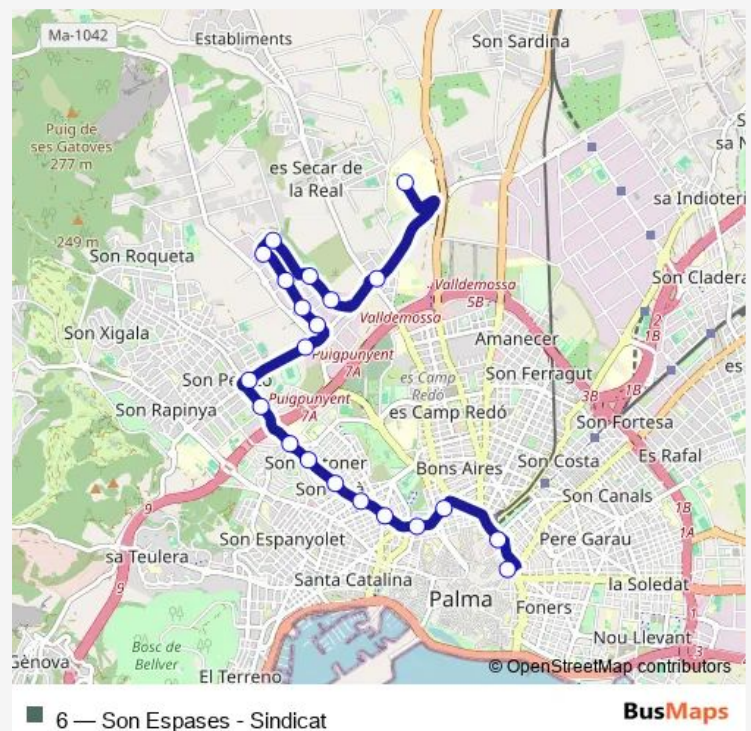

Monday 08:20

Tuesday 08:20

Wednesday 08:20

Thursday 08:20

Friday 08:20

Saturday —

Sunday —

Route info

Direction: 1075-Son Espases - Consultes externes

Stops: 21

Trip Duration: 0 hour 39 min

Direction

360-Sindicat - Àrea d'intercanvi Sindicat — 1075-Son Espases - Consultes externes

23 stops

[Open route schedule](#)

Sunday —

Route info

Direction: 360-Sindicat - Àrea d'intercanvi Sindicat

Stops: 23

Trip Duration: 0 hour 44 min

6 Bus time schedules and route maps are available in an offline PDF at busmaps.com. Use the busmaps.com website to see live bus times, train schedule or subway schedule, and step-by-step directions for all public transit in Palma