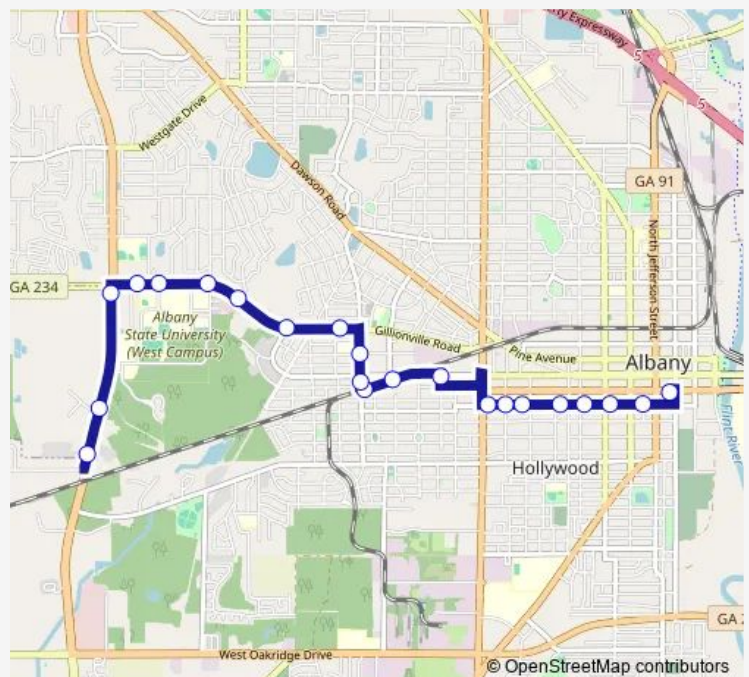

W Broad Ave / S Magnolia St

S Magnolia St / Oglethorpe Ave

N Magnolia St / Greenvale Rd

Gillionville Rd @ Ymca

Gillionville Rd @ Knights of Columbus

Gillionville Rd / N Dalewood Dr

Gillionville Rd / Meadowlark Dr

Gillionville Rd/Clarendon Ct

Gillionville Rd @ Glover Dental

S Westover Blvd / Gillionville Rd

S Westover Blvd/ S Upland Ct

Route schedule

Albany Transit Center — S Westover Blvd @ Westover Place Apt.

Monday	06:45-17:45
Tuesday	06:45-17:45
Wednesday	06:45-17:45
Thursday	06:45-17:45
Friday	06:45-17:45
Saturday	06:45-14:45
Sunday	—

Route info

Direction: Albany Transit Center

Stops: 22

Trip Duration: 0 hour 18 min

6 — Gray Line: Darton College

S Westover Blvd @ Westover Place Apt.

Direction

S Westover Blvd @ Kingdom Hall — Albany Transit Center

24 stops

[Open route schedule](#)

S Westover Blvd @ Kingdom Hall

S Westover Blvd/ Collegiate Dr.

N Westover Blvd/Gillionville Rd

Gillionville Rd / Logan Ct

Gillionville Rd @ ASU West Campus

Gillionville Rd @ College Park Apt