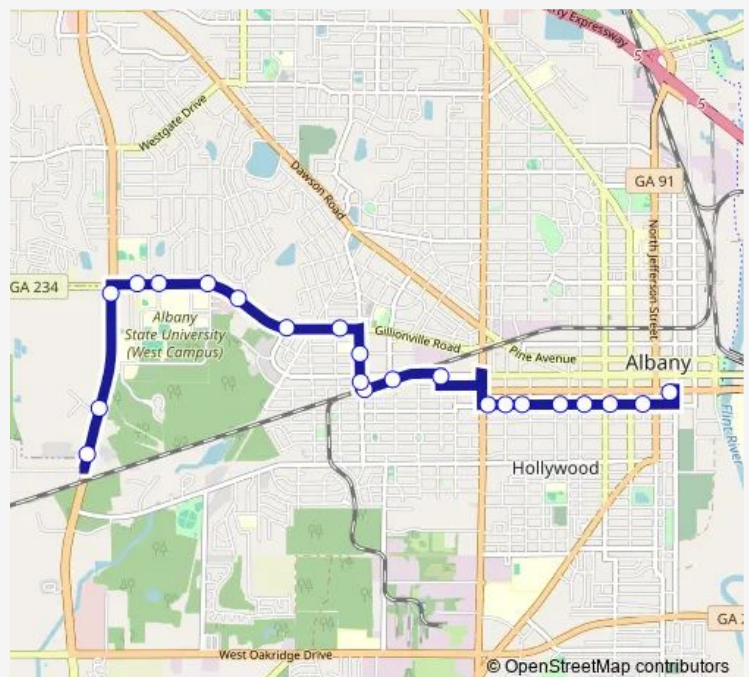

W Broad Ave / S Magnolia St

S Magnolia St / Oglethorpe Ave

N Magnolia St / Greenvale Rd

Gillionville Rd @ Ymca

Gillionville Rd @ Knights of Columbus

Gillionville Rd / N Dalewood Dr

Gillionville Rd / Meadowlark Dr

Gillionville Rd/Clarendon Ct

Gillionville Rd @ Glover Dental

S Westover Blvd / Gillionville Rd

S Westover Blvd/ S Upland Ct

Route schedule

Albany Transit Center — S Westover Blvd @ Westover Place Apt.

Monday	06:45-17:45
Tuesday	06:45-17:45
Wednesday	06:45-17:45
Thursday	06:45-17:45
Friday	06:45-17:45
Saturday	06:45-14:45
Sunday	—

Route info

Direction: Albany Transit Center

Stops: 22

Trip Duration: 0 hour 18 min

6 — Gray Line: Darton College

S Westover Blvd @ Westover Place Apt.

**Direction**

S Westover Blvd @ Kingdom Hall — Albany Transit Center

24 stops

[Open route schedule](#)

S Westover Blvd @ Kingdom Hall

S Westover Blvd/ Collegiate Dr.

N Westover Blvd/Gillionville Rd

Gillionville Rd / Logan Ct

Gillionville Rd @ ASU West Campus

Gillionville Rd @ College Park Apt