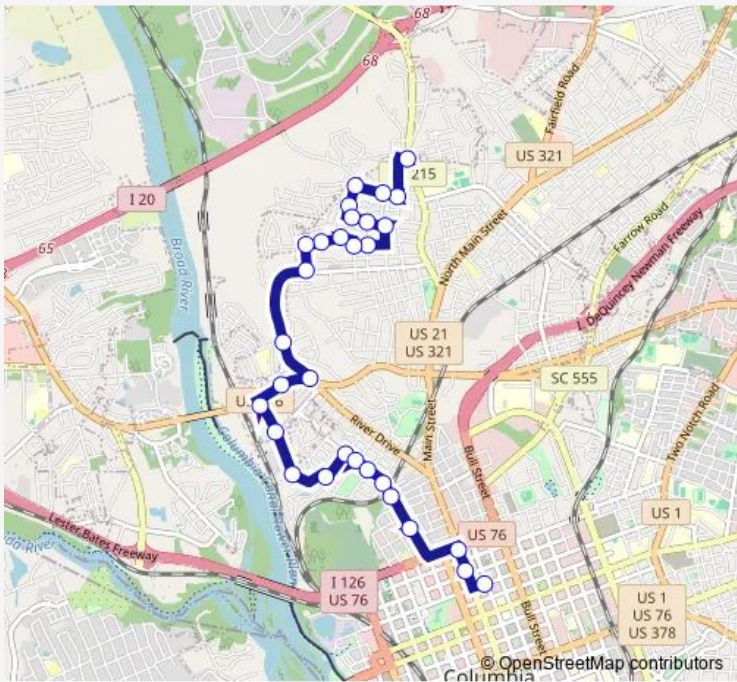

**Direction**  
 Monticello Club South — Laurel Sumter East  
 30 stops  
[Open route schedule](#)

- Monticello Club South
- Ridgewood Lakeside South
- Lakeside Hulda West
- Lakeside Catherine West
- Catherine Miriam South
- Wildsmere Euclid East
- Wildsmere Eunice East
- Wildsmere Palmetto East
- Wildwood Abingdon West
- Wildwood Mildred West
- Pineneedle 423 West
- Pineneedle 328 West
- Pineneedle Woodridge West
- Woodridge Duke South
- Clement Mcrae South
- Clement River South
- River Pearl West
- Lucius River South
- Lucius Marlboro South
- Lucius Midblock South
- Lindsay Northwood South

**Route schedule**  
 Monticello Club South — Laurel Sumter East

Monday	06:44-18:40
Tuesday	06:44-18:40
Wednesday	06:44-18:40
Thursday	06:44-18:40
Friday	06:44-18:40
Saturday	06:44-18:40
Sunday	06:44-18:40

**Route info**  
 Direction: Monticello Club South  
 Stops: 30  
 Trip Duration: 0 hour 22 min

6 — Eau Claire BusMaps

Northwood Park East

Park Florence South

Park Union South

Park Beaufort South

Park Barrett South

## Route info

Direction: Laurel Sumter East

Stops: 33

Trip Duration: 0 hour 24 min

Monticello Lakeside North

Monticello Elliot North

Monticello Dixie North

Ridgeway Lewis North