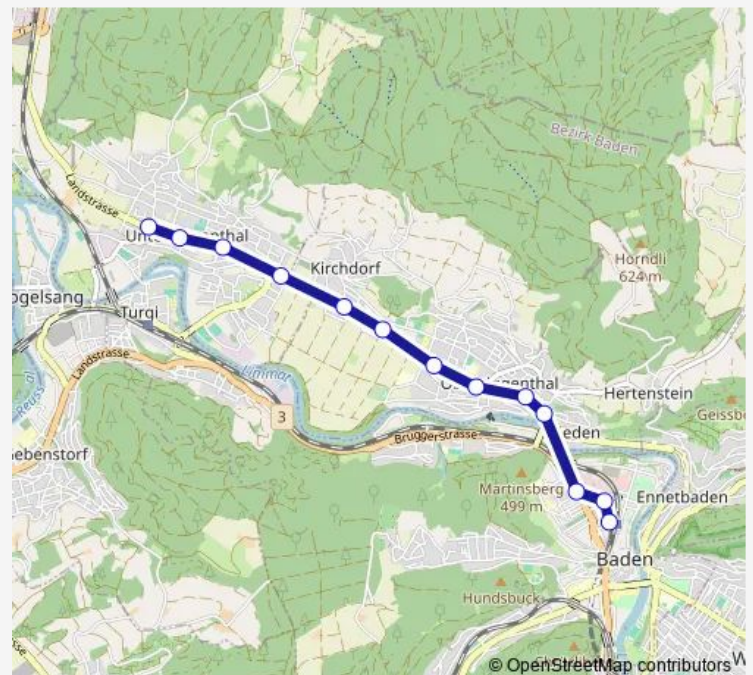

Baden, Trafo

Baden, Bahnhof Ost

### Route schedule

Untersiggenthal, Mühleweg — Baden, Bahnhof Ost

Monday 08:03

Tuesday —

Wednesday —

Thursday 08:03

Friday 08:03

Saturday —

### Route info

Direction: Untersiggenthal, Mühleweg

Stops: 14

Trip Duration: 0 hour 14 min

**Direction**

Untersiggenthal, Mühleweg — Baden, Bahnhof Ost

14 stops

[Open route schedule](#)

Monday 19:54

Tuesday 19:54

Wednesday 19:54

Thursday 19:54

Friday 19:54

Saturday 18:54

Sunday —

**Route info**