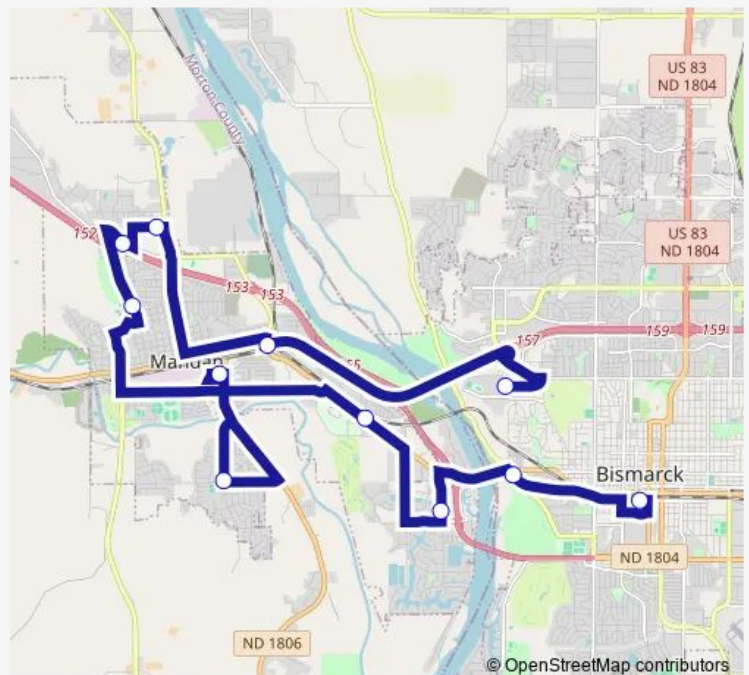

### Direction

Front Avenue — Bismarck State College

11 stops

[Open route schedule](#)

Front Avenue

Bank of North Dakota (North)

Raging Rivers Water Park (North)

Midway Lanes (North)

Ft Lincoln Elementary School

Family Fare Supermarket (Mandan)

Man Dan Brave Center

Mandan Walmart (North)

Mandan High School (North)

Sanford Mandan (North)

Bismarck State College

### Route schedule

Front Avenue — Bismarck State College

Monday 08:00-18:00

Tuesday 08:00-18:00

Wednesday 08:00-18:00

Thursday 08:00-18:00

Friday 08:00-18:00

Saturday 08:00-18:00

### Route info

Direction: Front Avenue

Stops: 11

Trip Duration: 0 hour 55 min

6 — Purple

**Direction**

Bismarck State College — Front Avenue

12 stops