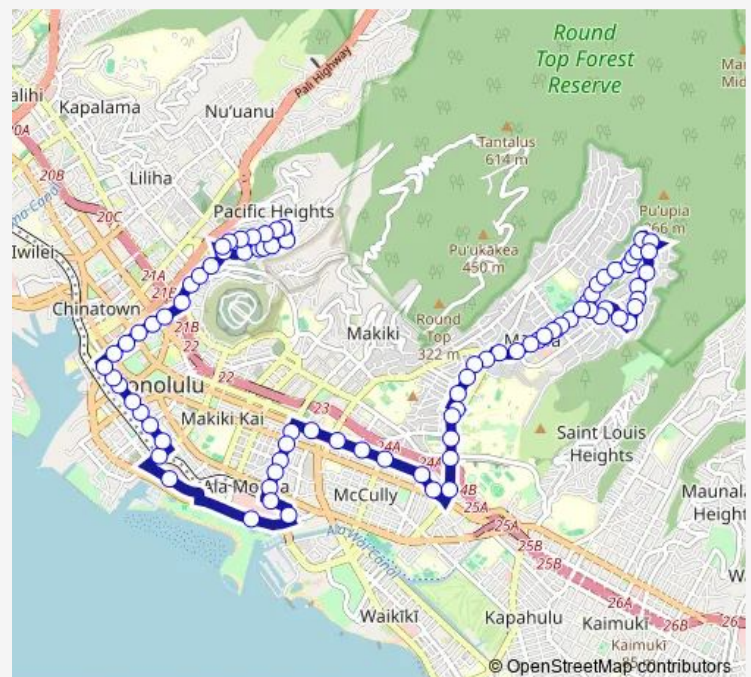

Lusitana ST + OPP SAN Antonio Ave

Lusitana ST + Kuakini St

Lusitana ST + Milo Ln

Lusitana ST + School St

Queen Emma ST + Vineyard Bl

Pali HWY + S Vineyard Bl

Pali HWY + S Beretania St

Bishop ST + S Hotel St

Thursday 05:20-21:00

Friday 05:20-21:00

Saturday 05:19-20:59

Sunday 05:59-21:13

Route info

Direction: Pauoa RD + Kapaloala PI

Stops: 52

Trip Duration: 0 hour 36 min

6 — Pauoa-Woodlawn

Queen ST + OPP Mililani St

Queen ST + Punchbowl St

Queen ST + South St

Queen ST + Keawe St

Queen ST + Cooke St

Queen ST + Kamani St

Ward AVE + Halekauwila St

Kanealii ST + Kapalu St

Kanealii AVE + Koalele St

Kanealii AVE + Huanu St

Kanealii AVE + OPP Pakohana St

Kanealii AVE + Star Rd

Kanealii AVE + OPP Kaia St

Kanealii AVE + Pauoa Rd

6 Bus time schedules and route maps are available in an offline PDF at busmaps.com. Use the busmaps.com website to see live bus times, train schedule or subway schedule, and step-by-step directions for all public transit in Honolulu