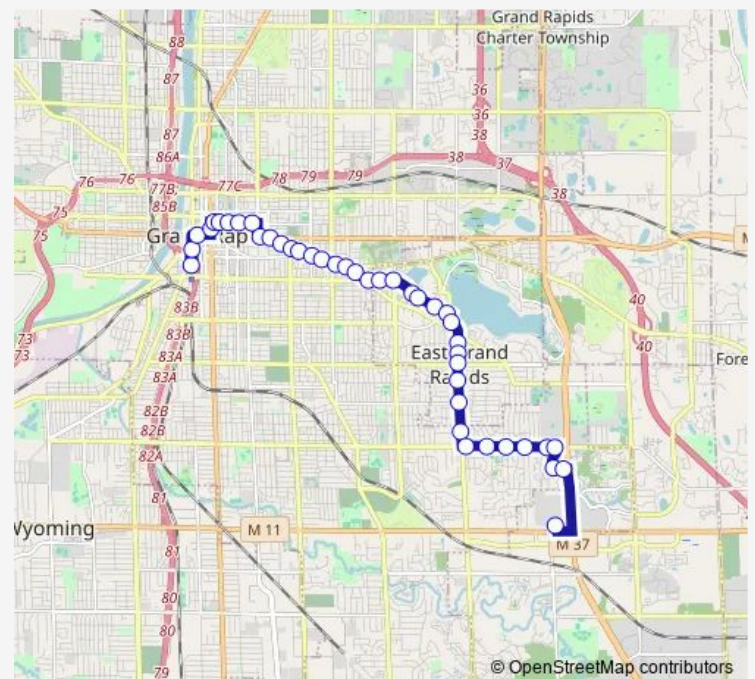

Wealthy/Edgemere (Wb)

Wealthy/Laurel (Wb)

Wealthy/Plymouth (Wb)

Route schedule

Kentwood Station - Woodland — Rapid Central Station

Monday 05:04-22:57

Tuesday 05:04-22:57

Wednesday 05:04-22:57

Thursday 05:04-22:57

Friday 05:04-22:57

Saturday 05:33-21:32

Sunday 06:31-18:31

Route info

Direction: Kentwood Station - Woodland

Stops: 45

Trip Duration: 0 hour 35 min

6 — Eastown

Wealthy/Rosewood (Wb)

Wealthy/Lake (Wb)

Lake/Post Office (Wb)

Lake/Carlton (Wb)

Lake/Auburn (Wb)

Lake/Luton (Wb)

Lake/Diamond (Nb)

Direction: Rapid Central Station

Stops: 42

Trip Duration: 0 hour 31 min

Wealthy/Lakeside (Eb)

Lakeside/EGR Library (Sb)

Breton/Argentina (Sb)

Breton/Burchard (Sb)

Breton/Hall (Sb)