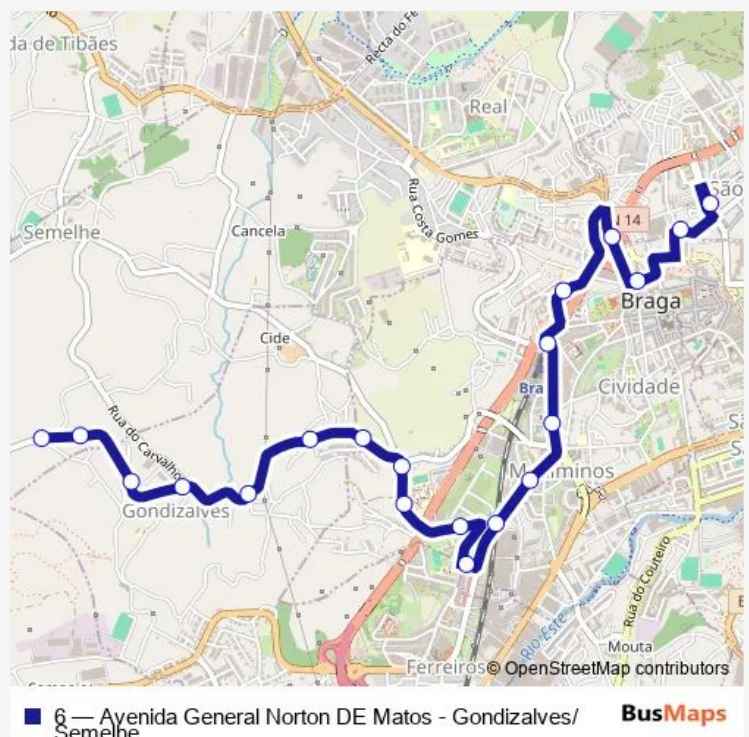

### Route schedule

Norton Matos I — Santo André VII (Outeiral)

Monday 07:25-19:15

Tuesday 07:25-19:15

Wednesday 07:25-19:15

Thursday 07:25-19:15

Friday 07:25-19:15

Saturday —

### Route info

Direction: Norton Matos I

Stops: 20

Trip Duration: 0 hour 20 min