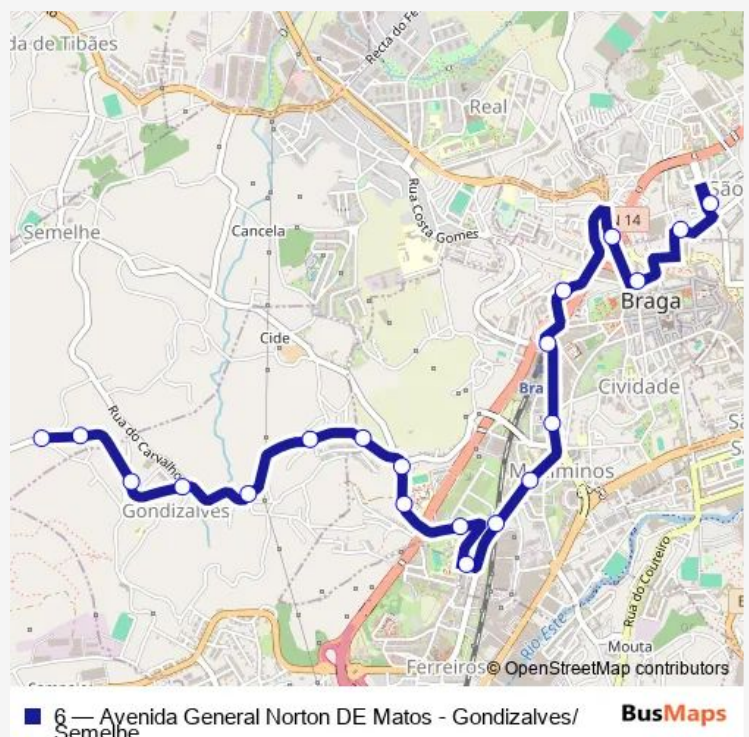

Friday 07:25-19:15

Saturday —

Sunday —

Route info

Direction: Norton Matos I

Stops: 20

Trip Duration: 0 hour 25 min

Direction

Santo André VII (Outeiral) — Norton Matos I

33 stops

[Open route schedule](#)

Santo André VII (Outeiral)

Santo André VI (Esperança Nova)

Santo André V (Cruzamento)

Santo André Iv

Adregães I

Thursday 08:10-16:25

Friday 08:10-16:25

Saturday —

Sunday —

Route info

Direction: Santo André VII (Outeiral)

Stops: 33

Trip Duration: 0 hour 45 min