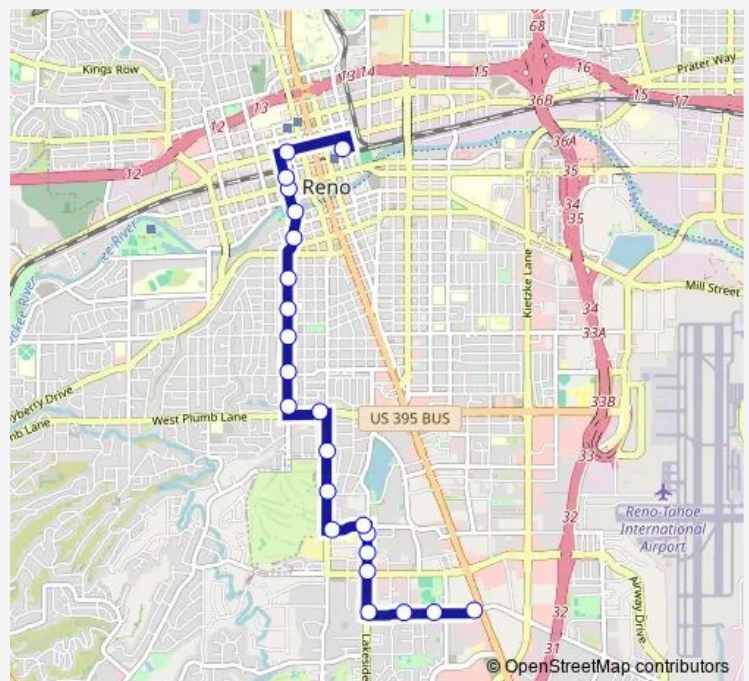

Brinkby Avenue and Plumas Street

Lakeside Drive and Brinkby Avenue

Lakeside Drive and Berrum Lane

W Moana Lane and Lakeside Drive

W Moana Lane and Grant Drive

W Moana Lane and Baker Lane

S Virginia Street and Moana Lane

W Peckham Lane and S Virginia Street

Route schedule

RTC 4th Street Station Bay T 4SS (Route 6) — W Peckham Lane and S Virginia Street

Monday	05:15-22:15
Tuesday	05:15-22:15
Wednesday	05:15-22:15
Thursday	05:15-22:15
Friday	05:15-22:15
Saturday	06:15-21:15
Sunday	06:15-19:15

Route info

Direction: RTC 4th Street Station Bay T 4SS (Route 6)

Stops: 21

Trip Duration: 0 hour 21 min

6 — Arlington / Moana

Direction

W Peckham Lane and S Virginia Street — RTC 4th Street Station Bay T 4SS (Route 6)

23 stops

[Open route schedule](#)

W Peckham Lane and S Virginia Street

W Peckham Lane and Bonsar Lane

W Peckham Lane and Grant Drive

Lakeside Drive and W Peckham Lane

Lakeside Drive and W Moana Lane

Lakeside Drive and Berrum Lane