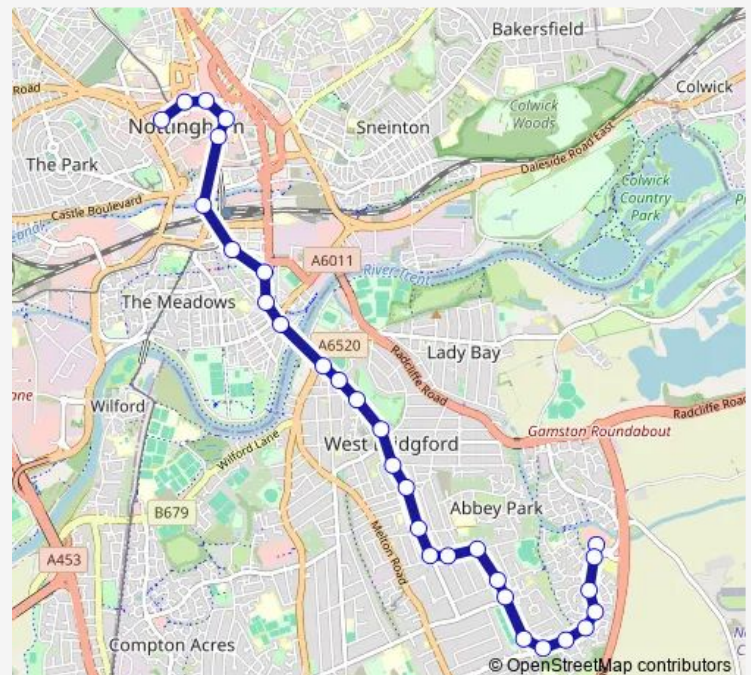

Bus 6 City-Gamston

[Go to website](#)

Direction

Morrisons — Angel Row A2

30 stops

[Open route schedule](#)

Morrisons

Lings Bar Hospital

Thursday 05:03-23:34

Friday 05:03-23:34

Saturday 05:03-23:34

Sunday 08:04-22:34

Route info

Direction: Morrisons

Stops: 30

Trip Duration: 0 hour 29 min

Elite

Angel Row A2

Direction

Victoria Centre — Morrisons

31 stops

[Open route schedule](#)

Victoria Centre

Elite

Route info

Direction: Victoria Centre

Stops: 31

Trip Duration: 0 hour 27 min

Herons Court

Rothwaite Close

Watendlath Close

Yewdale Close