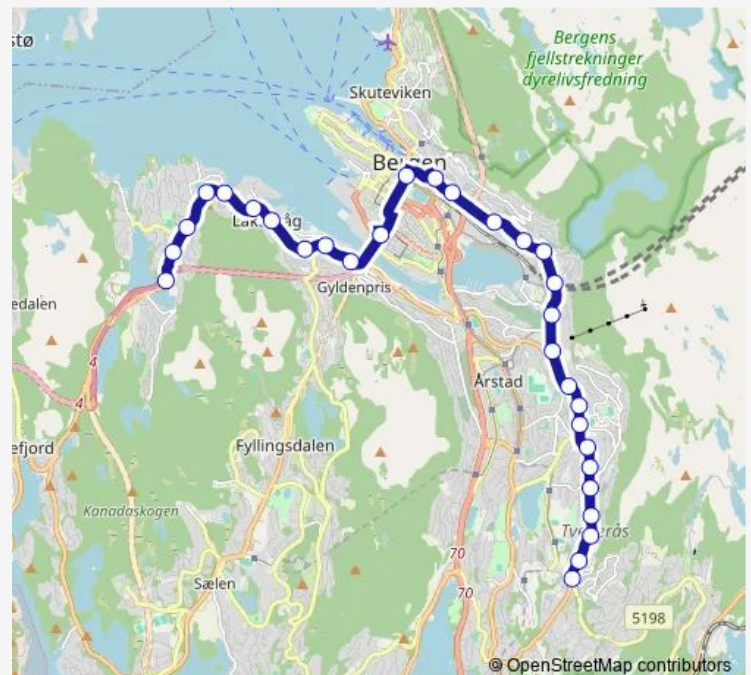

Haukeland sjukehus sør

Haukeland sjukehus nord

Statsarkivet

Årstadveien

Kalvedalsveien

Kalfarlien

Stadsporten

Kong Oscars gate

Olav Kyrres gate

Møhlenpris

Gyldenpris Nord

Route schedule

Birkelundstoppen — Lyngbø

Monday	05:08-00:28 ⁺¹
Tuesday	05:08-00:28 ⁺¹
Wednesday	05:08-00:28 ⁺¹
Thursday	05:08-00:28 ⁺¹
Friday	05:08-02:28 ⁺¹
Saturday	05:28-02:28 ⁺¹
Sunday	05:28-23:58

Route info

Direction: Birkelundstoppen

Stops: 30

Trip Duration: 0 hour 38 min

6 — Birkelundstoppen-Lyngbø

BusMaps

Carl Konows gate

Damsgård hovedgård