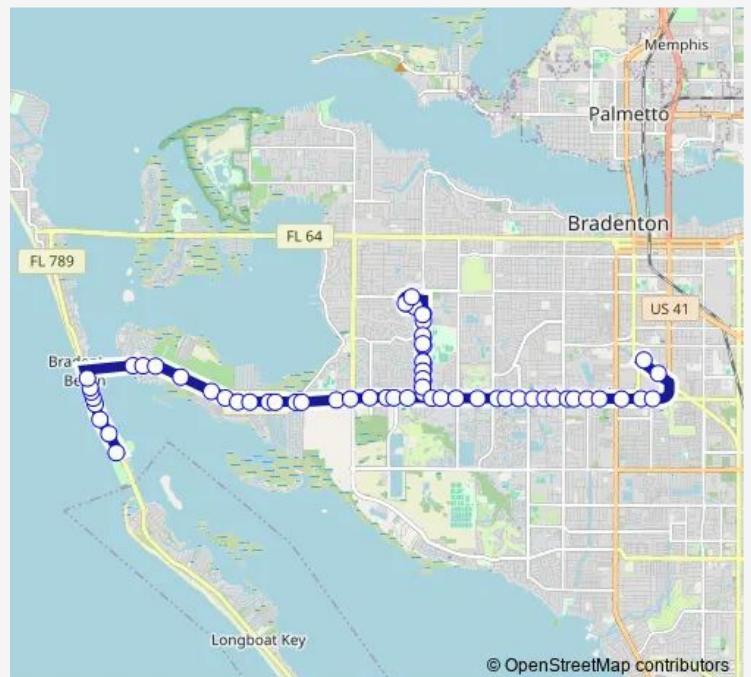

**Bus 6 6 Cortez Road**

[Go to website](#)

**Direction**  
 Coquina Beach — Desoto Station  
 63 stops  
[Open route schedule](#)

- Coquina Beach
- Gulf DR S/Coquina Beach
- Gulf DR S/13th ST S
- Gulf DR S/8TH ST S
- Gulf DR S/6TH ST S
- Gulf DR S/4TH ST S
- Gulf DR S/Bridge ST Nb
- Gulf DR N/2ND ST N (City Hall)
- Cortez RD W/127th ST W
- Cortez RD W/124th ST W
- Cortez RD W/121 ST CT W
- Cortez RD W/115th ST W
- Cortez RD W/7TH ST W (Sarasota Bay)
- Cortez RD W/103rd ST CT W (Paradise Bay)
- Cortez RD W/101st ST W
- Cortez RD W/Independence Dr
- Cortez RD W/MT Vernon Dr
- Cortez RD W/Coral Blvd
- Cortez RD W/87th ST CT W
- Cortez RD W/86th ST W
- Cortez RD W/80th ST W

**Route schedule**

Coquina Beach — Desoto Station

Monday	06:05-20:45
Tuesday	06:05-20:45
Wednesday	06:05-20:45
Thursday	06:05-20:45
Friday	06:05-20:45
Saturday	06:05-20:45
Sunday	—

**Route info**

Direction: Coquina Beach

Stops: 63

Trip Duration: 0 hour 55 min

6 — 6 Cortez Road

Cortez RD W/75th ST W

Cortez RD W/71st ST W

Cortez RD W/67th ST W

Cortez RD W/66th ST W

Cortez RD W/Timber Ln

59th ST W/43rd AVE W (Cortez Commons)

59th ST W/40th AVE W

59th ST W/38th AVE W (Ymca)

59th ST W/36th AVE W

59th ST W/33rd AVE DR W

59th ST W/29th AVE W

59th ST W/Tanglewood Dr

59th ST W/Pointe West Blvd