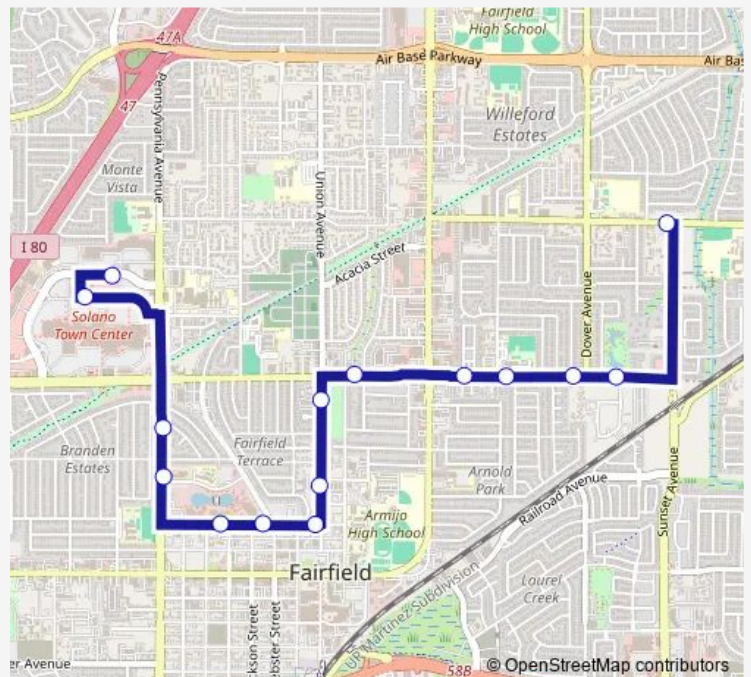

Fairfield Civic Center

Pennsylvania Ave and Civic Center Dr

Pennsylvania Ave and Grant St

Solano Town Center North Entrance

Solano Town Center

Route schedule

E Tabor Ave and Sunset Ave — Solano Town Center

Monday 07:15-19:15

Tuesday 07:15-19:15

Wednesday 07:15-19:15

Thursday 07:15-19:15

Friday 07:15-19:15

Saturday 09:15-16:15

Sunday —

Route info

Direction: E Tabor Ave and Sunset Ave

Stops: 15

Trip Duration: 0 hour 14 min

6 — Solano Town Center/East Tabor & Sunset

Direction

Solano Town Center — E Tabor Ave and Sunset Ave

13 stops

[Open route schedule](#)

Solano Town Center

Wednesday 07:50-18:50

Thursday 07:50-18:50

Friday 07:50-18:50

Saturday 09:50-15:50

Sunday —

Route info

Direction: Solano Town Center

Stops: 13