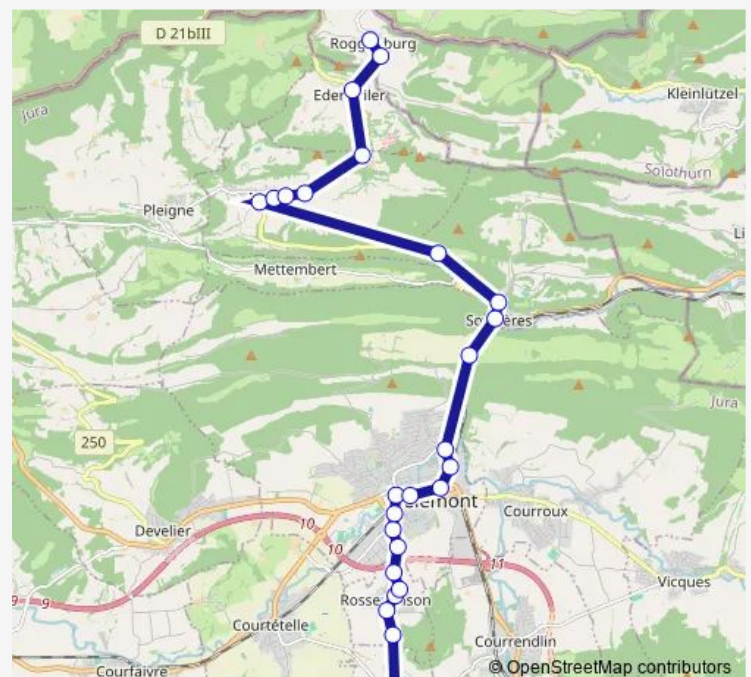

### Route schedule

Châtillon JU, haut du village — Roggenburg, Dorf

Monday 05:12-22:22

Tuesday 05:12-22:22

Wednesday 05:12-22:22

Thursday 05:12-22:22

Friday —

Saturday —

### Route info

Direction: Châtillon JU, haut du village

Stops: 27

Trip Duration: 0 hour 44 min

Movelier, Pl. de la Distillerie

Movelier, haut du village

Ederswiler, Pré Strayat

Ederswiler, Jurastrasse