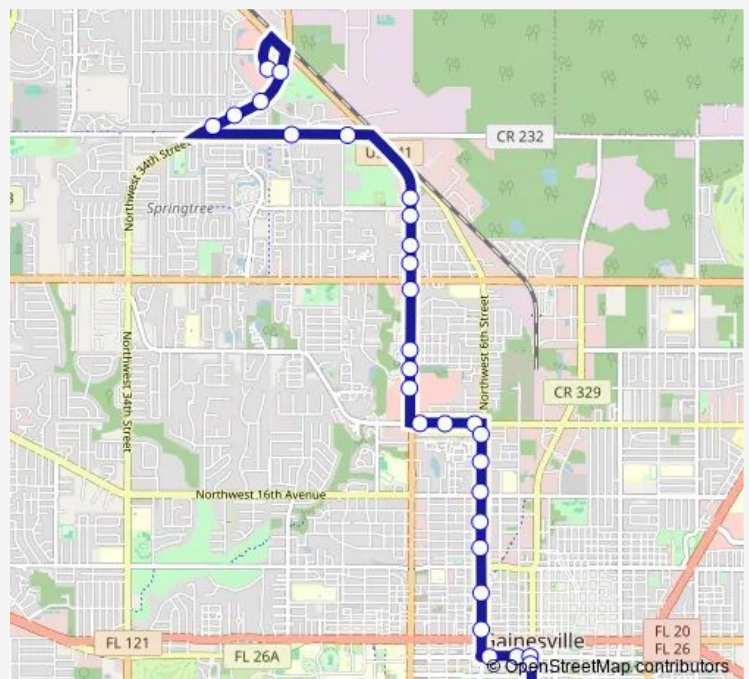

NW 6th St @ NW 22nd Ave

NW 6th Street @ NW 19th Lane

NW 6th Street & NW 16th Avenue

**Route schedule**

North Walmart Supercenter — Rosa Parks RTS Downtown Station

Monday 06:28-19:28

Tuesday 06:28-19:28

Wednesday 06:28-19:28

Thursday 06:28-19:28

Friday 06:28-19:28

Saturday 08:28-16:28

Sunday —

**Route info**

Direction: North Walmart Supercenter

Stops: 30

Trip Duration: 0 hour 27 min

6 — Downtown Station To N Walmart Supercenter

Little Warriors Day School

American Auto Insurance

D.R. Williams Fellowship Hall

PPG Paints Store

Second Avenue Center Apartments

Eastbound SW 2nd Ave @ SW 2nd St

## Route schedule

Rosa Parks RTS Downtown Station — North Walmart Supercenter

Monday 06:00-19:00

Tuesday 06:00-19:00

Wednesday 06:00-19:00

Thursday 06:00-19:00

Friday 06:00-19:00

Saturday 08:00-16:00