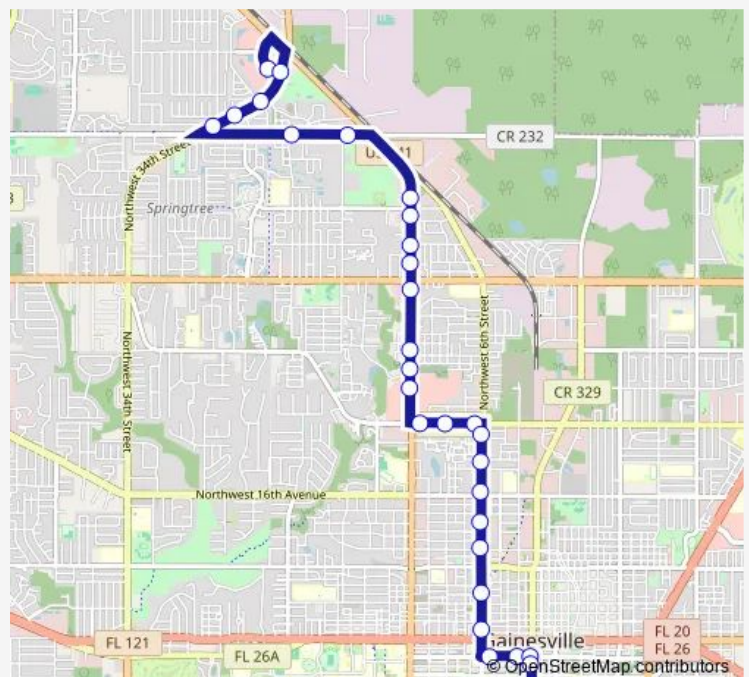

NW 6th St @ NW 22nd Ave

NW 6th Street @ NW 19th Lane

NW 6th Street & NW 16th Avenue

Route schedule

North Walmart Supercenter — Rosa Parks RTS Downtown Station

Monday 06:28-19:28

Tuesday 06:28-19:28

Wednesday 06:28-19:28

Thursday 06:28-19:28

Friday 06:28-19:28

Saturday 08:28-16:28

Sunday —

Route info

Direction: North Walmart Supercenter

Stops: 30

Trip Duration: 0 hour 23 min

6 — Downtown Station To N Walmart Supercenter

Little Warriors Day School

American Auto Insurance

D.R. Williams Fellowship Hall

PPG Paints Store

Second Avenue Center Apartments

Eastbound SW 2nd Ave @ SW 2nd St

Alachua County Courthouse

Alachua County Courthouse

Rosa Parks RTS Downtown Station

Direction

Rosa Parks RTS Downtown Station — North Walmart Supercenter

31 stops

[Open route schedule](#)

Rosa Parks RTS Downtown Station