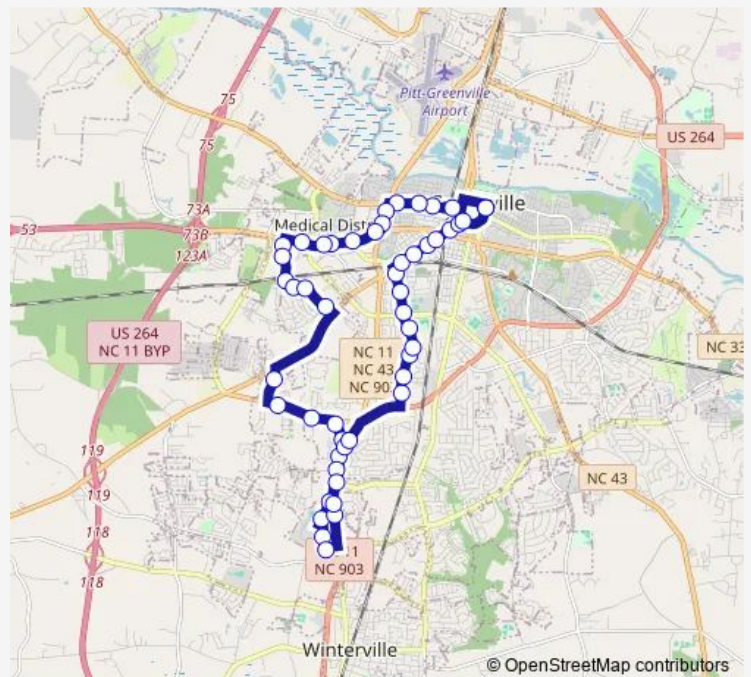

Spring Forest Rd @ Willow Spring Apartments

Spring Forest Rd @ Ellsworth Dr (Lake Ellsworth)

Williams Rd @ Lena Ln (Red Oak Assisted living)

Greenville Blvd @ Holiday Ct (Oak Dale | KCC Church)

Route schedule

Reade St @ Transfer Point — Reade St @ Transfer Point

Monday 06:25-18:25

Tuesday 06:25-18:25

Wednesday 06:25-18:25

Thursday 06:25-18:25

Friday 06:25-18:25

Saturday —

Sunday —

Route info

Direction: Reade St @ Transfer Point

Stops: 49

Trip Duration: 0 hour 55 min

6 — Route 6

Greenville Blvd @ Frontgate Dr (Formerly Tobacco Rd)

Mall Dr @ Pitt County School Garage

Mall Dr @ S Memorial Dr (Ruby Tuesday)

Tuesday 07:25-16:25

Wednesday 07:25-16:25

Thursday 07:25-16:25

Friday 07:25-16:25

Saturday —

Sunday —

Route info

Direction: Reade St @ Transfer Point