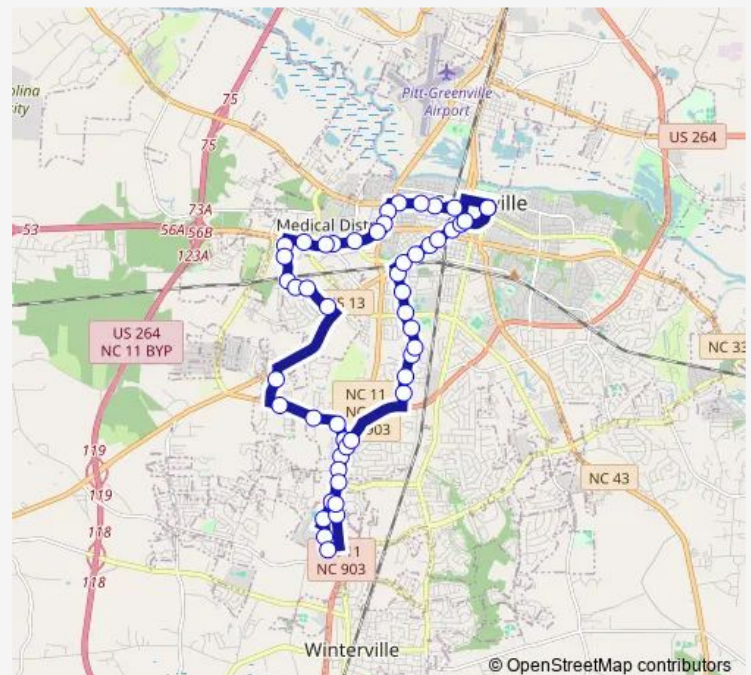

### Direction

Reade St @ Transfer Point — Reade St @ Transfer Point

49 stops

[Open route schedule](#)

Reade St @ Transfer Point

W. 5th St @ Women's Shelter

W. 5th St @ Vance St (Little Willie Center )

W. 5th St @ Sheppard St (Intergenerational Center )

### Route schedule

Reade St @ Transfer Point — Reade St @ Transfer Point

Monday 06:25-18:25

Tuesday 06:25-18:25

Wednesday 06:25-18:25

Thursday 06:25-18:25

Friday 06:25-18:25

Saturday —

### Route info

Direction: Reade St @ Transfer Point

Stops: 49

Trip Duration: 0 hour 55 min

6 — Route 6

Greenville Blvd @ Frontgate Dr (Formerly Tobacco Rd )

Mall Dr @ Pitt County School Garage

Mall Dr @ S Memorial Dr (Ruby Tuesday )

## Route info

Direction: Reade St @ Transfer Point

Stops: 50

Trip Duration: 0 hour 55 min

S Memorial Dr @ Regency Blvd (Food Lion | Pizza Inn )

Reedy Branch Rd @ Patton Cir (Taco Bell )

Reedy Branch Rd @ Tice Rd