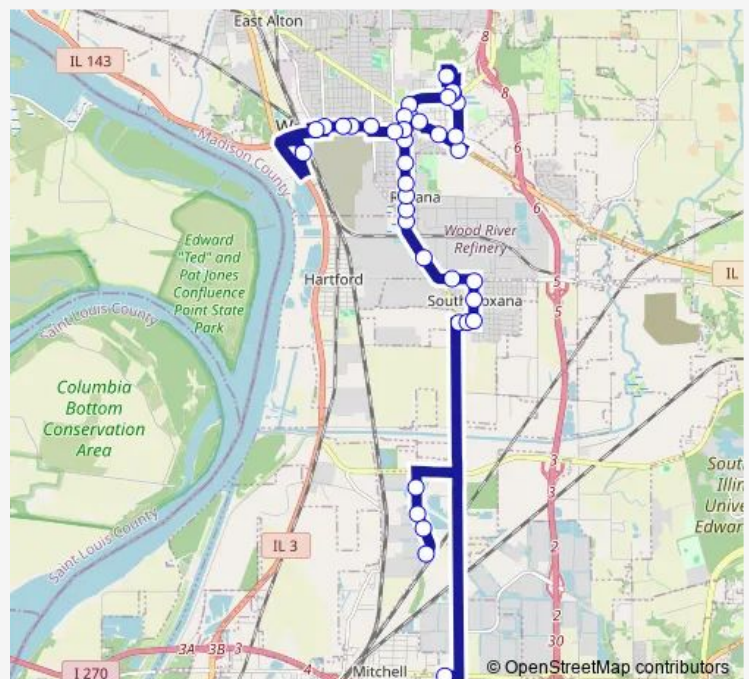

Central Ave & Hawthorne Ave N / E

Central Ave (IL 111) & Lewis Ave N / E

Central Ave & Ferguson Ave N / E

IL 111 & Acton Ave N / E

Edwardsville Rd & 13th St S / W

Route schedule

Liberty Pl & Chain of Rocks Rd — Wood River Station

Direction: Liberty Pl & Chain of Rocks Rd

Stops: 40

Trip Duration: 0 hour 49 min

6 — Roxana - Pontoon Beach

Edwardsville Rd & 14th St S / W

Edwardsville Rd & Carrollwood Dr S / W

Wood River Schnucks

Wesley Dr & Rock Hill Rd N / E

Central Ave & Ferguson Ave S / W

Central Ave (IL 111) & Lewis Ave S / W

Central Ave & Hawthorne Ave S / W

Central Ave (IL 111) & Thomas St S / W

Route schedule

Wood River Station — Liberty Pl & Chain of Rocks Rd

Direction: Wood River Station

Stops: 39

Trip Duration: 0 hour 54 min

Central Ave & Tydeman St S / W

Central Ave (IL 111) & W 3rd St S / W

Central Ave (IL 111) & 6th St S / W

Madison St & Melrose Ave S / W

Madison St & Sinclair Ave S / W