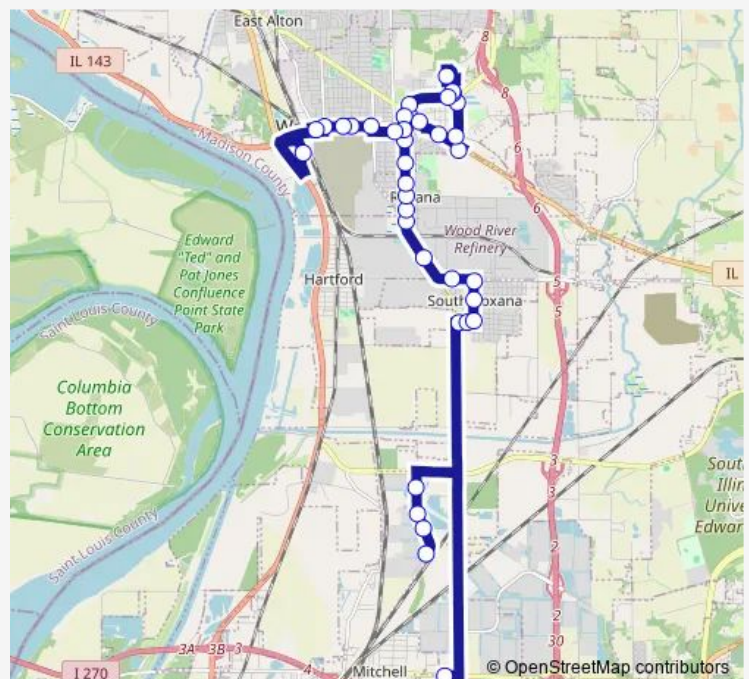

Central Ave & Hawthorne Ave N / E

Central Ave (IL 111) & Lewis Ave N / E

Central Ave & Ferguson Ave N / E

IL 111 & Acton Ave N / E

Edwardsville Rd & 13th St S / W

Route schedule

Liberty Pl & Chain of Rocks Rd — Wood River Station

Direction: Liberty Pl & Chain of Rocks Rd

Stops: 40

Trip Duration: 0 hour 49 min

6 — Roxana - Pontoon Beach

Edwardsville Rd & 14th St S / W

Edwardsville Rd & Carrollwood Dr S / W

Wood River Schnucks

Wesley Dr & Rock Hill Rd N / E

Central Ave & Ferguson Ave S / W

Central Ave (IL 111) & Lewis Ave S / W

Central Ave & Hawthorne Ave S / W

Central Ave (IL 111) & Thomas St S / W

Route schedule

Wood River Station — Liberty Pl & Chain of Rocks Rd

Direction: Wood River Station

Stops: 39

Trip Duration: 0 hour 54 min

Central Ave & Tydeman St S / W

Central Ave (IL 111) & W 3rd St S / W

Central Ave (IL 111) & 6th St S / W

Madison St & Melrose Ave S / W

Madison St & Sinclair Ave S / W