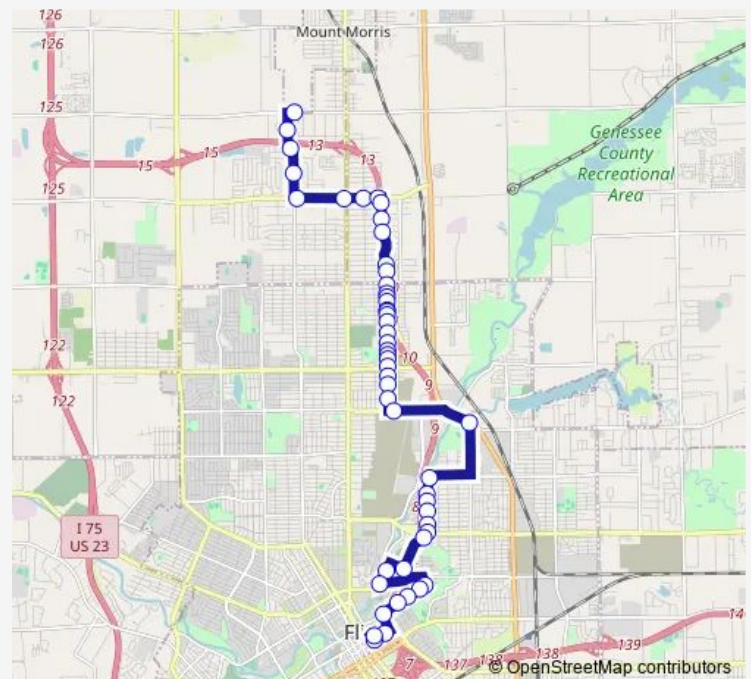

Lewis at Delaware

Lewis at Dakota

Lewis at Oklahoma

Route schedule

MTA Transit Center — Rosewood at Stanley

Monday 06:30-22:30

Tuesday 06:30-22:30

Wednesday 06:30-22:30

Thursday 06:30-22:30

Friday 06:30-22:30

Saturday 06:30-22:30

Sunday 09:30-18:30

Route info

Direction: MTA Transit Center

Stops: 56

Trip Duration: 0 hour 24 min

6 — Lewis-Selby

Franklin at Montana

Franklin at Wyoming

Franklin at Utah

Franklin at Knapman

Franklin at Weaver

Andrew at Stewart

Andrews at Wager

Saturday 07:00-23:00

Sunday 09:00-19:00

Route info

Direction: Rosewood at Stanley

Stops: 50

Trip Duration: 0 hour 24 min

Selby at Rosedale

Selby at Pierson