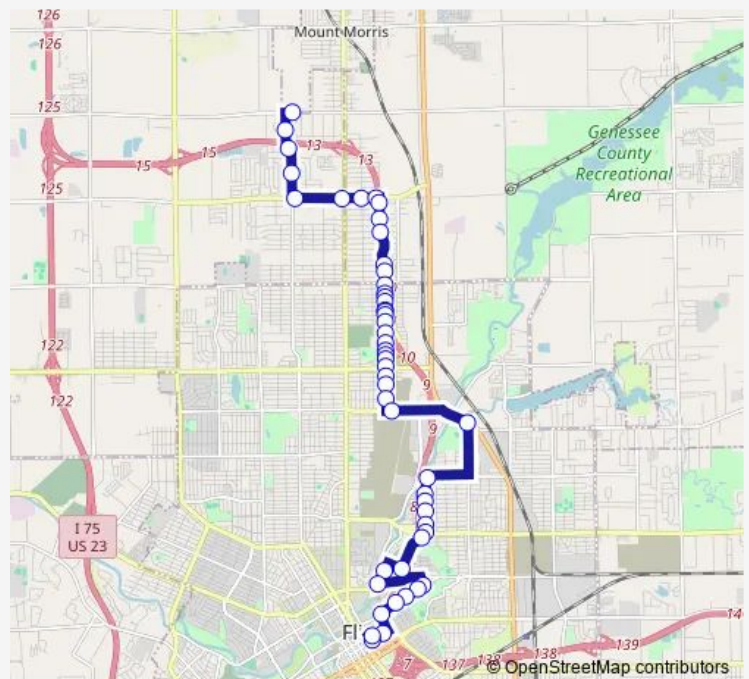

### Direction

MTA Transit Center — Rosewood at Stanley

56 stops

[Open route schedule](#)

MTA Transit Center

2nd at Stevens

2nd and Chavez

Chavez at Kearsley

Lewis at Davison

Lewis at Broadway

Lewis at Hamilton

Lewis at Bennett

Lewis at Jane

Lewis at New York

Lewis at Delaware

Lewis at Dakota

### Route schedule

MTA Transit Center — Rosewood at Stanley

Monday 06:30-22:30

Tuesday 06:30-22:30

Wednesday 06:30-22:30

Thursday 06:30-22:30

Friday 06:30-22:30

Saturday 06:30-22:30

### Route info

Direction: MTA Transit Center

Stops: 56

Trip Duration: 0 hour 24 min

6 — Lewis-Selby

Franklin at Montana

Franklin at Wyoming

Franklin at Utah