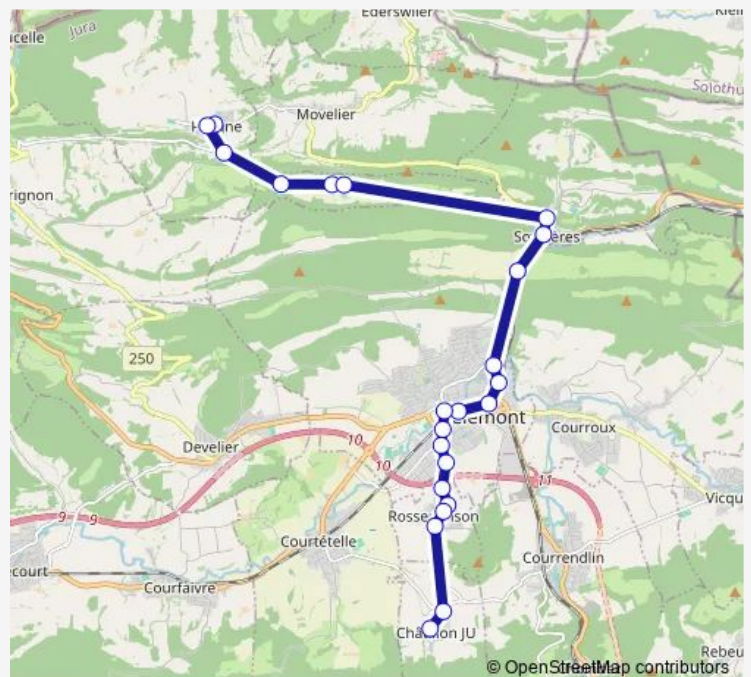

### Route schedule

Châtillon JU, haut du village — Pleigne, Place du 23-Juin

Monday —

Tuesday —

Wednesday —

Thursday —

Friday —

Saturday 06:24

### Route info

Direction: Châtillon JU, haut du village

Stops: 24

Trip Duration: 0 hour 39 min

6 — B 6

Pleigne, bif. Bürgisberg

Pleigne, Dvain L'heu

Pleigne, Place du 23-Juin

## Route info

Direction: Châtillon JU, haut du village

Stops: 24

Trip Duration: 0 hour 39 min

## Route info

Direction: Pleigne, Place du 23-Juin

Stops: 23

Trip Duration: 0 hour 42 min

6 Bus time schedules and route maps are available in an offline PDF at [busmaps.com](https://busmaps.com). Use the [busmaps.com](https://busmaps.com) website to see live bus times, train schedule or subway schedule, and step-by-step directions for all public transit in Delemont