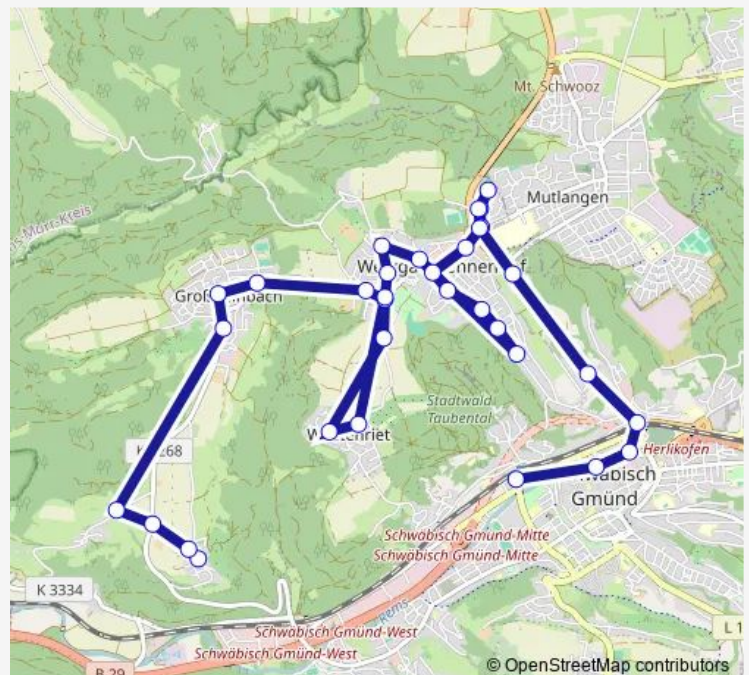

Thursday 12:15-16:29

Friday 12:15-16:29

Saturday 11:39

Sunday —

Route info

Direction: Kleindeinbach, Fa. Kemmer

Stops: 24

Trip Duration: 0 hour 21 min