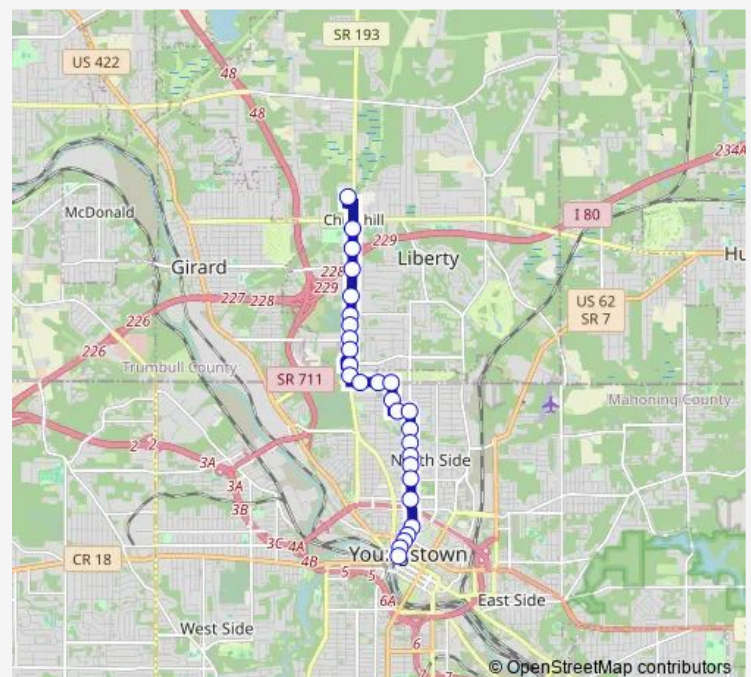

5th Ave & Fairgreen Ave

### Route schedule

Churchill Giant Eagle — Federal Station

Monday 05:35-20:35

Tuesday 05:35-20:35

Wednesday 05:35-20:35

Thursday 05:35-20:35

Friday 05:35-20:35

Saturday 06:35-17:35

### Route info

Direction: Churchill Giant Eagle

Stops: 28

Trip Duration: 0 hour 25 min

6 — 6 Fifth Ave

5th Ave & Broadway St

5th Ave & Park Ave

5th Ave & W Spring St

## Route info

Direction: Federal Station

Stops: 31

Trip Duration: 0 hour 25 min

Liberty Plaza

Belmont Ave & Laurel St

Belmont Ave & Liberty St

Belmont Ave & Motor Inn Dr