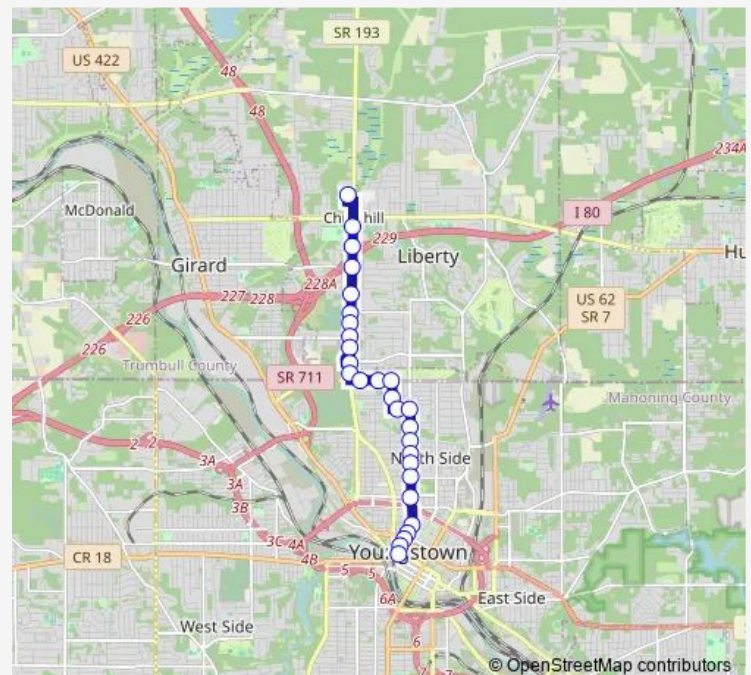

5th Ave & Fairgreen Ave

### Route schedule

Churchill Giant Eagle — Federal Station

Monday 05:35-20:35

Tuesday 05:35-20:35

Wednesday 05:35-20:35

Thursday 05:35-20:35

Friday 05:35-20:35

Saturday 06:35-17:35

### Route info

Direction: Churchill Giant Eagle

Stops: 28

Trip Duration: 0 hour 25 min

6 — 6 Fifth Ave

5th Ave & Broadway St

5th Ave & Park Ave

5th Ave & W Spring St

## Route info

Direction: Federal Station

Stops: 31

Trip Duration: 0 hour 25 min

Liberty Plaza

Belmont Ave & Laurel St

Belmont Ave & Liberty St

Belmont Ave & Motor Inn Dr