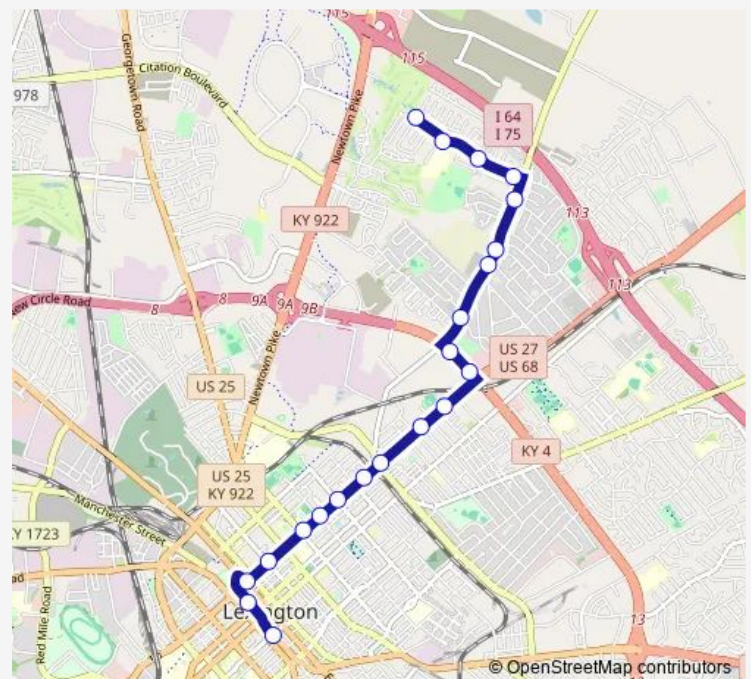

### Route schedule

Transit Center — Pennebaker @ Costigan

Monday —

Tuesday —

Wednesday —

Thursday —

Friday —

Saturday 06:20-10:50

### Route info

Direction: Transit Center

Stops: 26

Trip Duration: 0 hour 23 min

6 — North Broadway

Winburn @ Mccullough Outbound

Winburn @ 1169 (Community Action)

Winburn @ Pennebaker