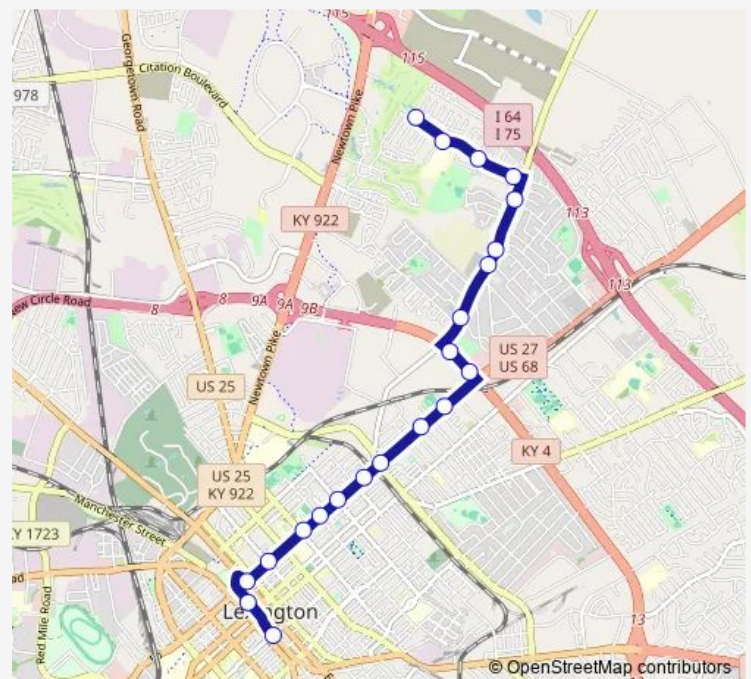

Russell Cave @ 1678 Outbound

Russell Cave @ 1724 Outbound

Russell Cave @ Burgess Outbound

Winburn @ Colchester

Route schedule

Transit Center — Pennebaker @ Costigan

Monday —

Tuesday —

Wednesday 06:20-11:00

Thursday —

Friday —

Saturday 06:20-10:50

Sunday 06:20-11:00

Route info

Direction: Transit Center

Stops: 26

Trip Duration: 0 hour 20 min

6 — North Broadway

Winburn @ Mccullough Outbound

Winburn @ 1169 (Community Action)

Winburn @ Pennebaker

Valley Farm @ Bedinger

Pennebaker @ Costigan

Direction